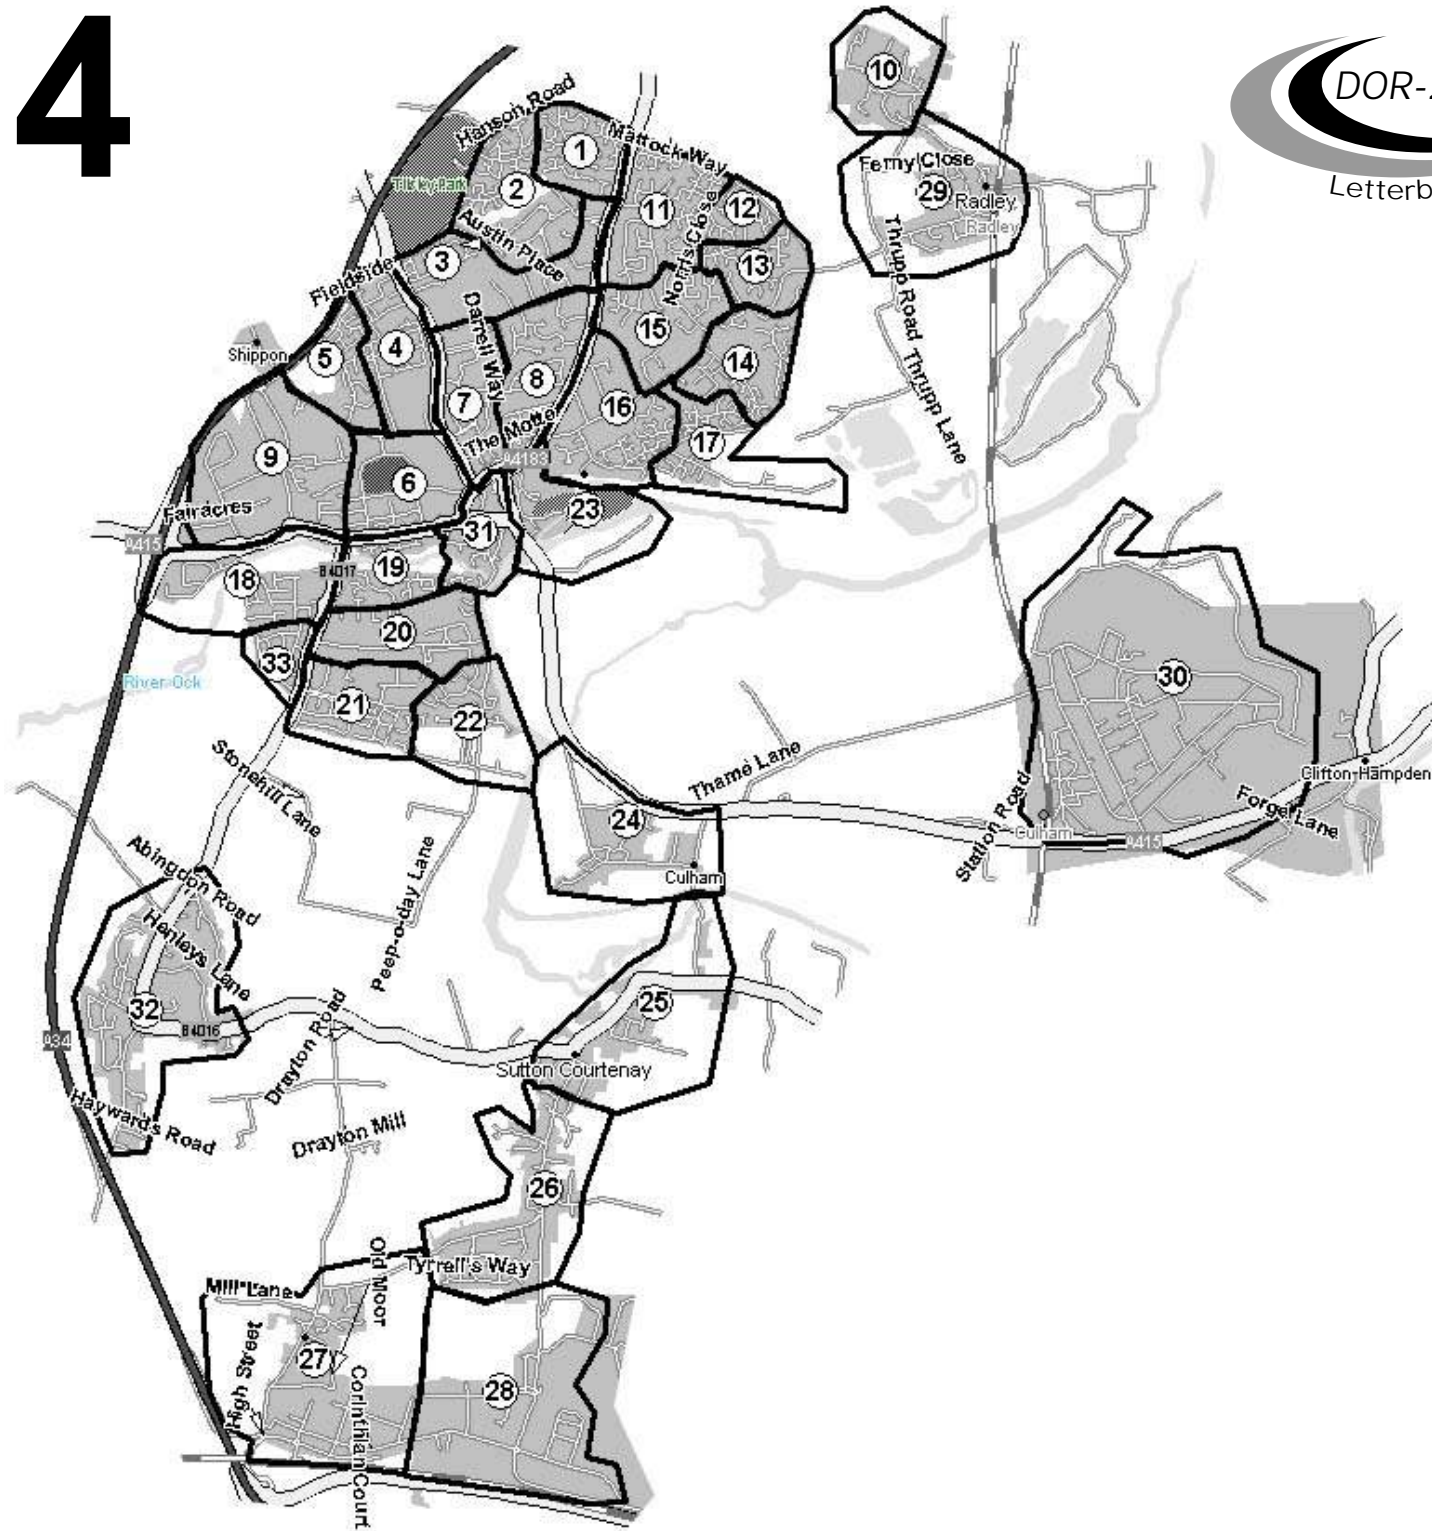

OX14

Inc: ABINGDON

Area	QTY
1	550
2	850
3	700
4	650
5	300
6	450
7	550
8	750
9	600
10	100
11	900
12	350
13	500
14	600
15	700
16	1000
17	400
18	400
19	750
20	900
21	800
22	700
23	600
24	150
25	200
26	800
27	450
28	100
29	550
30	100
31	900
32	950
33	300
Total	18,600

DOR-2-DOR™ DOR-DROPZ™ POST-PEOPLE™ are trademarks.
 DOR-2-DOR™ is a franchise all offices are owned and operated independently under licence.