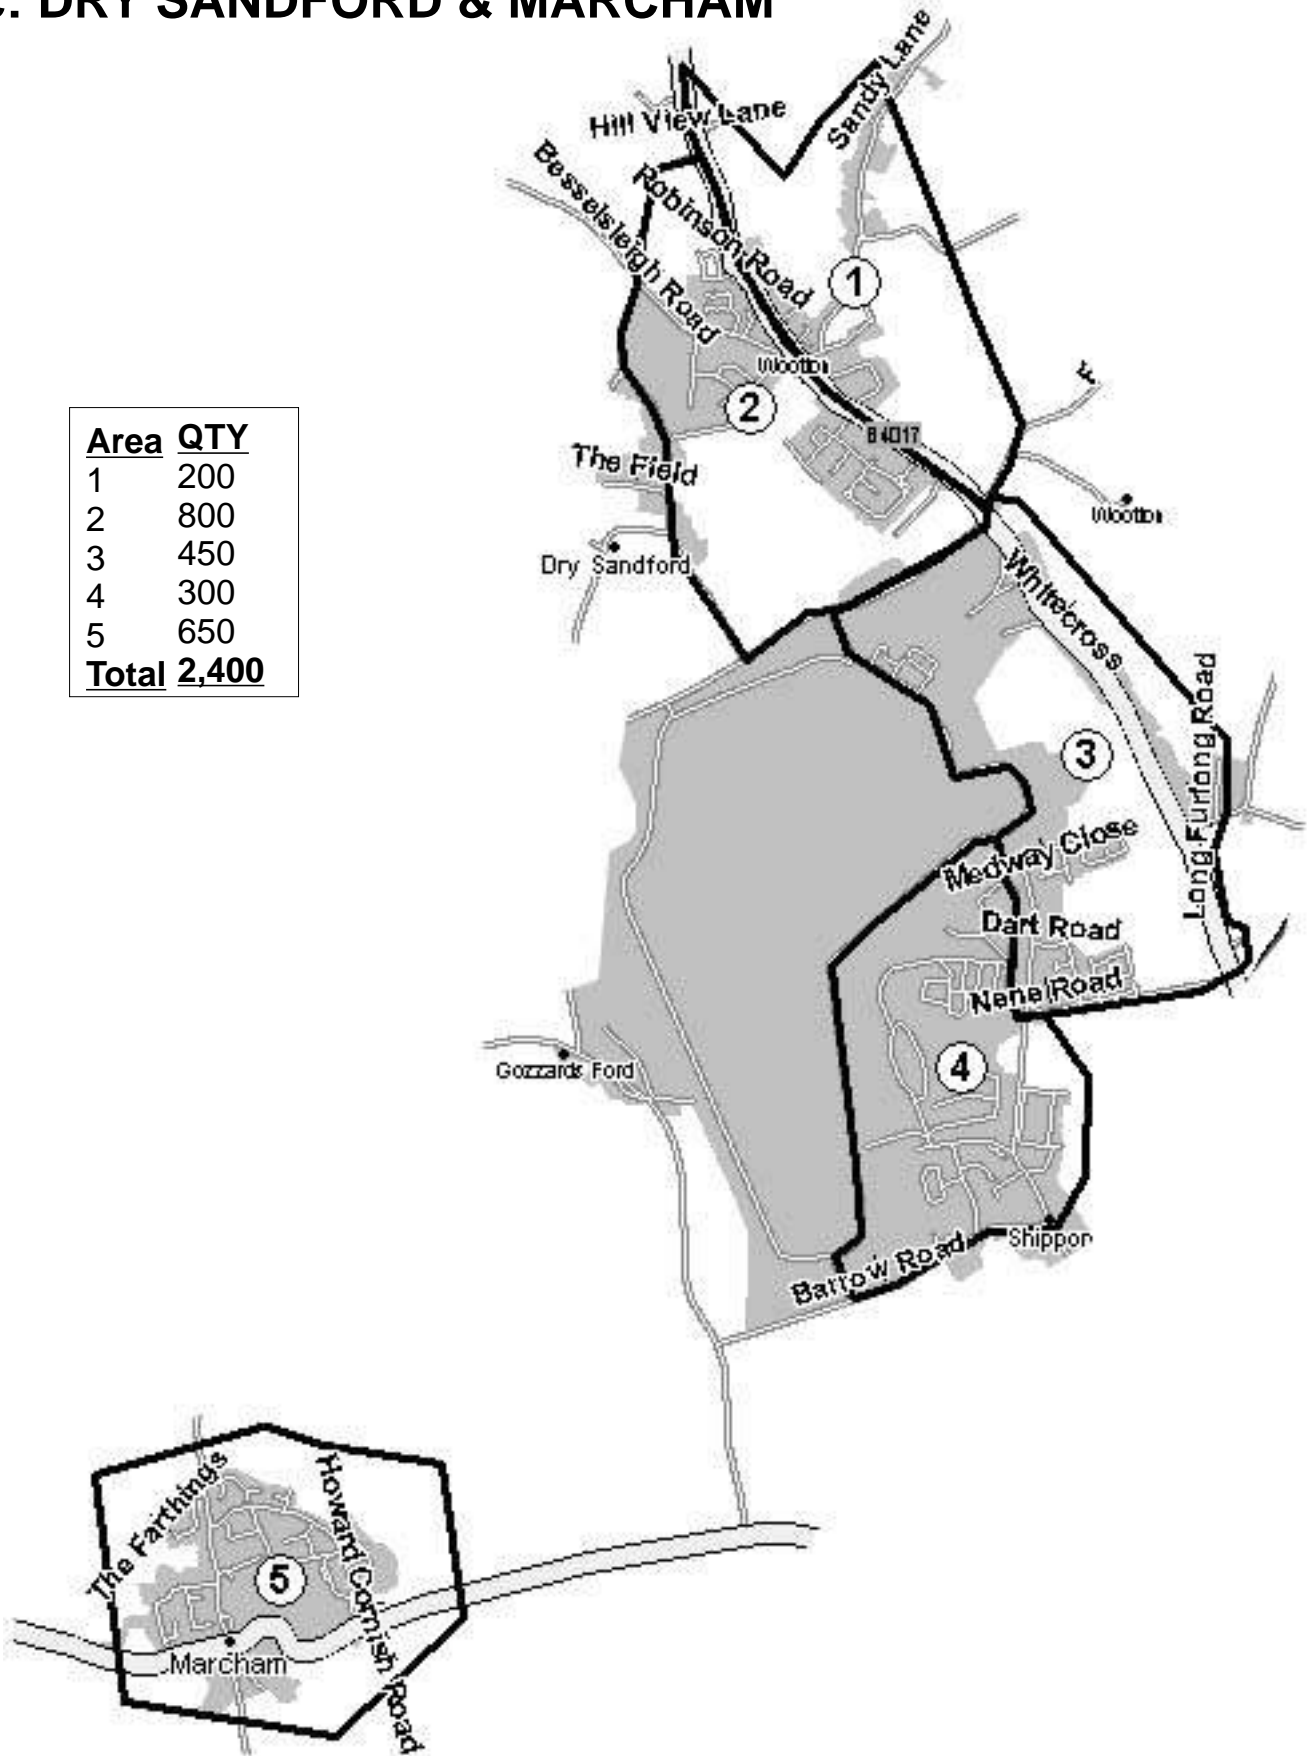

# OX13

Inc: DRY SANDFORD & MARCHAM

Area	QTY
1	200
2	800
3	450
4	300
5	650
<b>Total</b>	<b>2,400</b>

DOR-2-DOR™ DOR-DROPZ™ POST-PEOPLE™ are trademarks.  
DOR-2-DOR™ is a franchise all offices are owned and operated independently under licence.