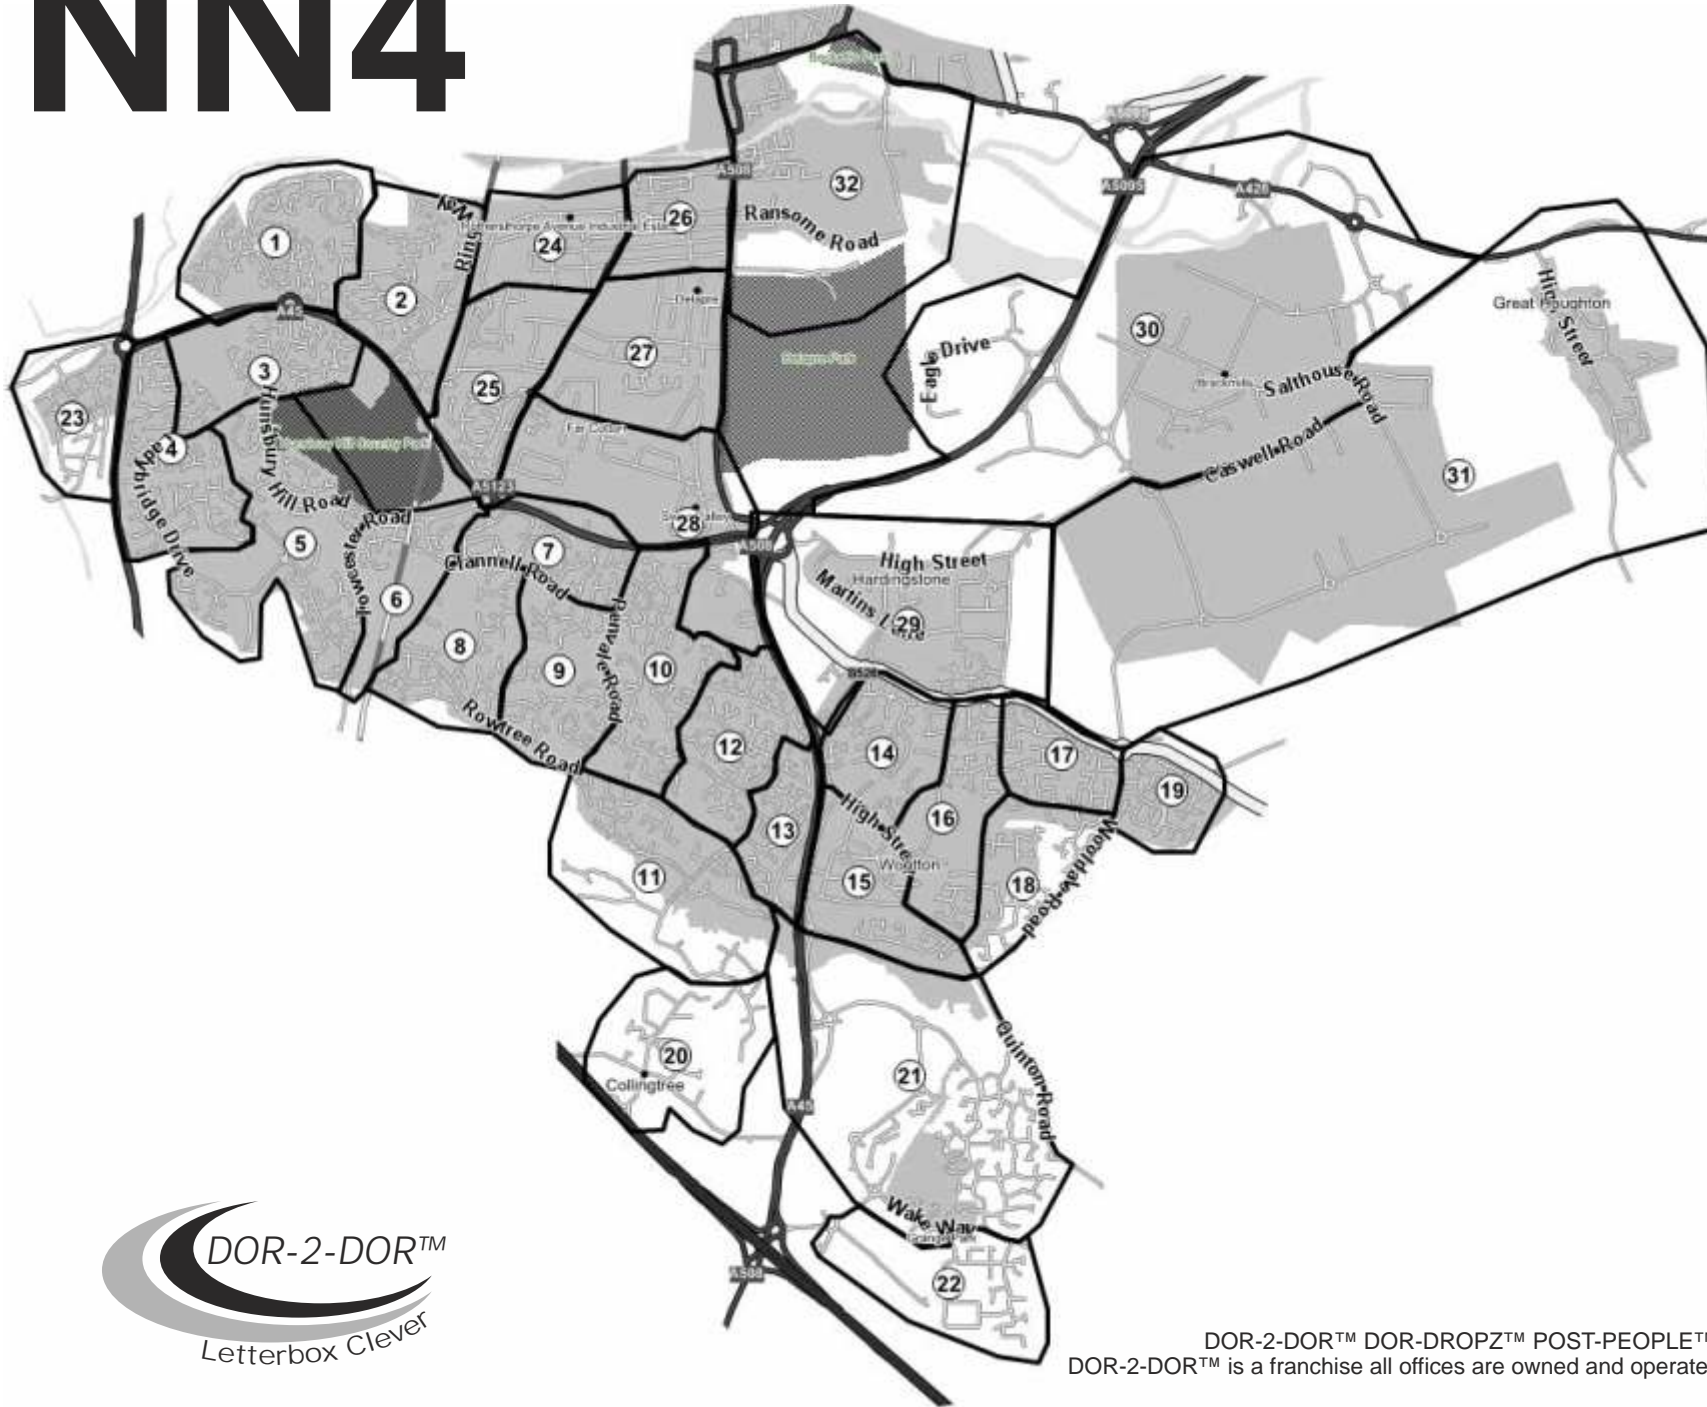

NN4

Inc: NORTHAMPTON, WOOTTON, COLLING TREE & GRANGE PARK

Area	QTY
1	1000
2	900
3	650
4	600
5	700
6	300
7	400
8	600
9	600
10	800
11	500
12	900
13	500
14	600
15	500
16	500
17	600
18	600
19	400
20	400
21	1200
22	500
23	400
24	600
25	800
26	1100
27	1000
28	750
29	1100
30	300
31	350
32	700
Total	20,850

DOR-2-DOR™ DOR-DROPZ™ POST-PEOPLE™ are trademarks.
 DOR-2-DOR™ is a franchise all offices are owned and operated independently under licence.