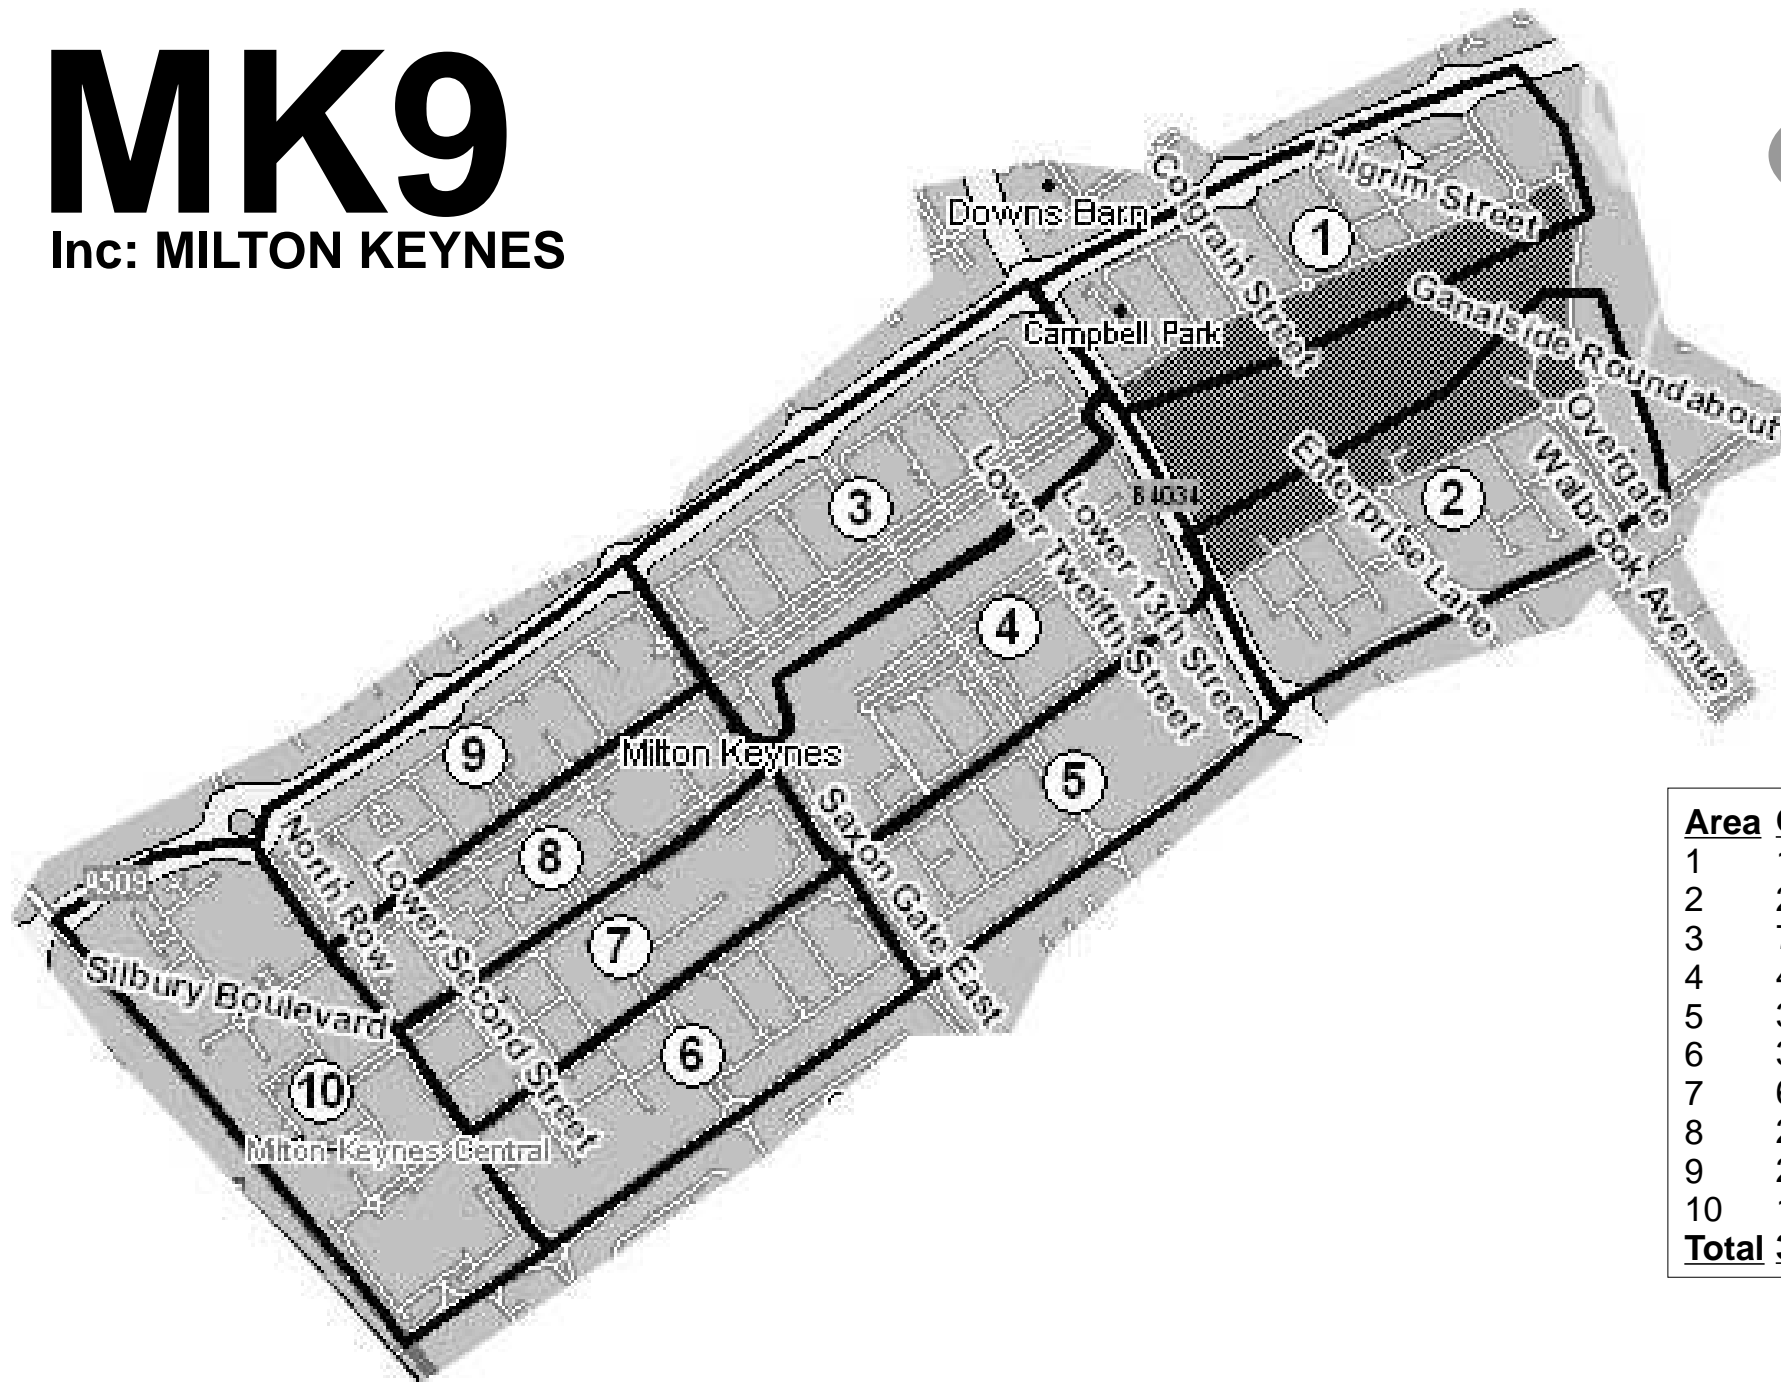

# MK9

Inc: MILTON KEYNES

Area	QTY
1	100
2	250
3	700
4	400
5	300
6	300
7	600
8	200
9	250
10	100
<b>Total</b>	<b>3,200</b>

DOR-2-DOR™ DOR-DROPZ™ POST-PEOPLE™ are trademarks.  
 DOR-2-DOR™ is a franchise all offices are owned and operated independently under licence.