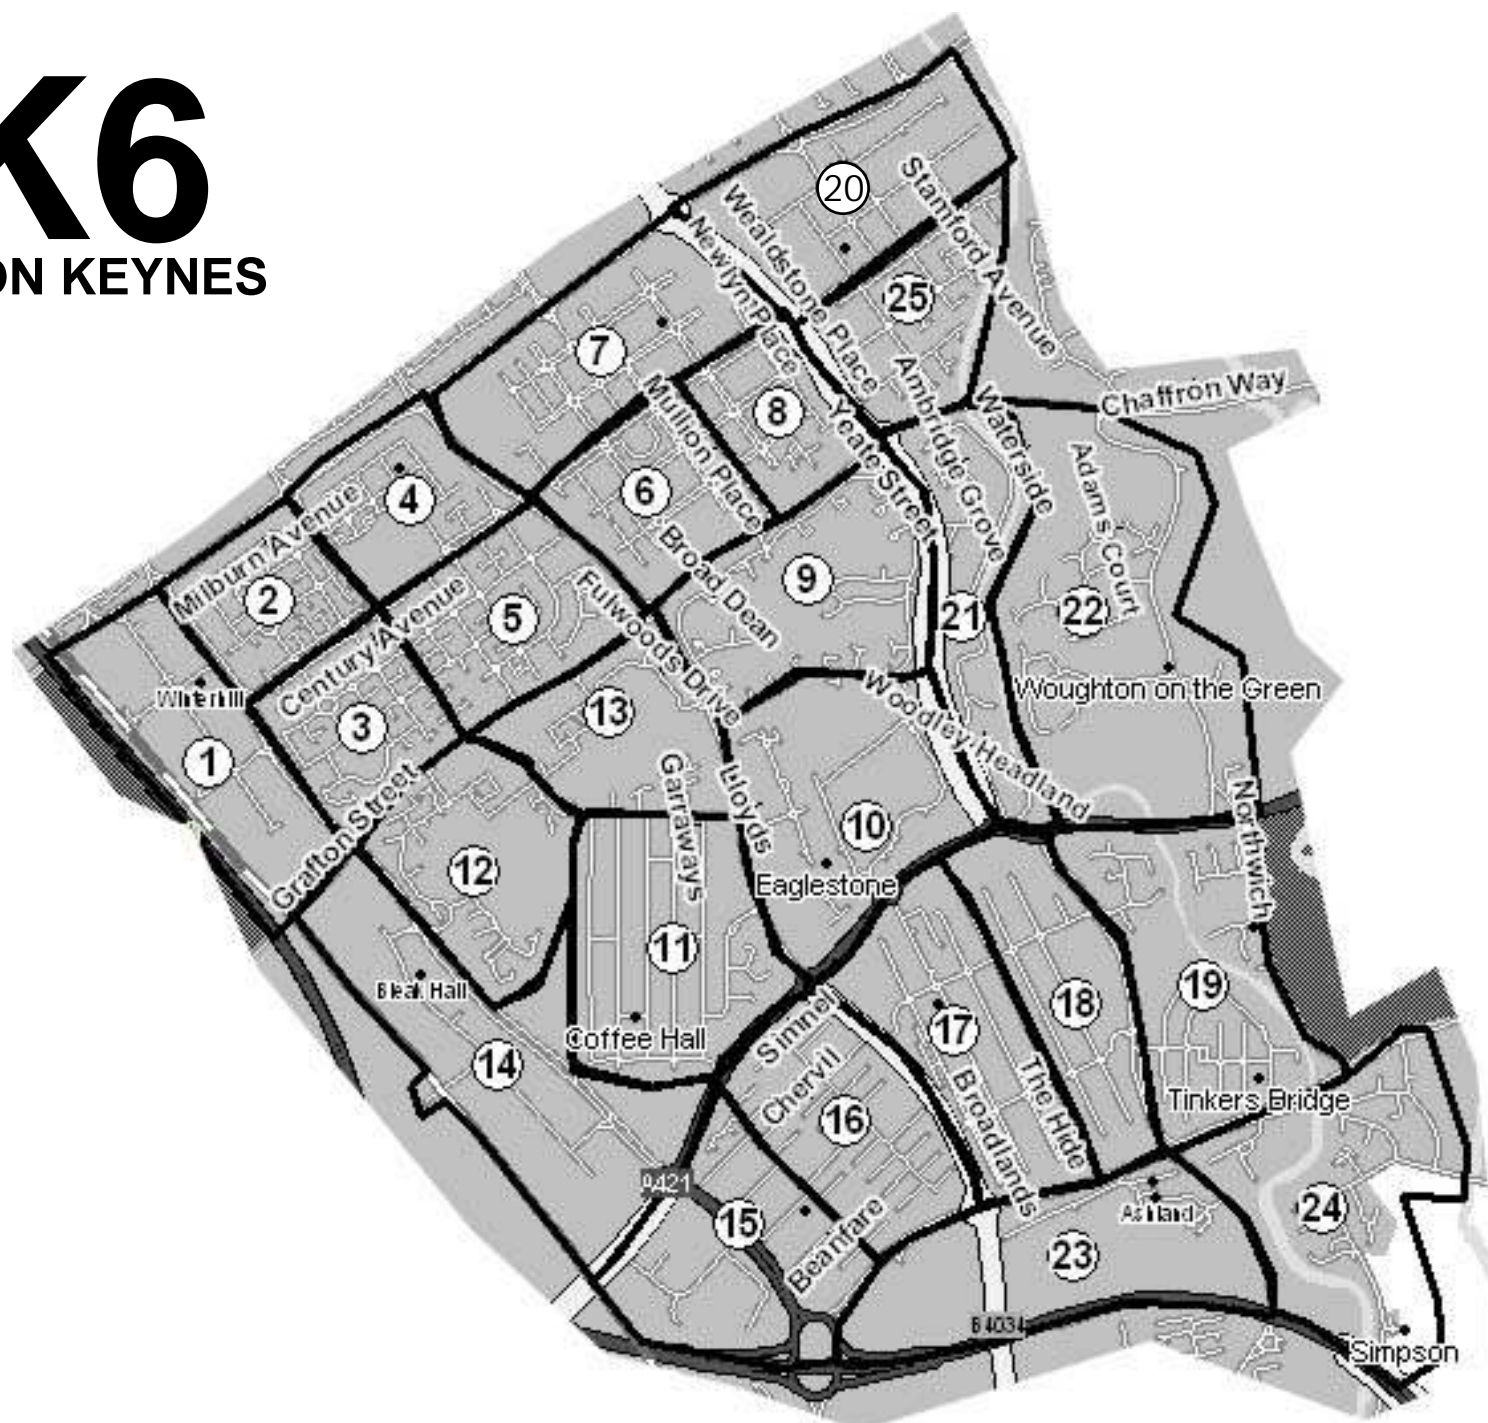

MK6

Inc: MILTON KEYNES

Area	QTY
1	50
2	500
3	700
4	600
5	600
6	700
7	800
8	400
9	800
10	200
11	800
12	450
13	200
14	200
15	300
16	700
17	800
18	500
19	500
20	600
21	500
22	300
23	200
24	400
25	500
Total	12,300

DOR-2-DOR™ DOR-DROPZ™ POST-PEOPLE™ are trademarks.
 DOR-2-DOR™ is a franchise all offices are owned and operated independently under licence.