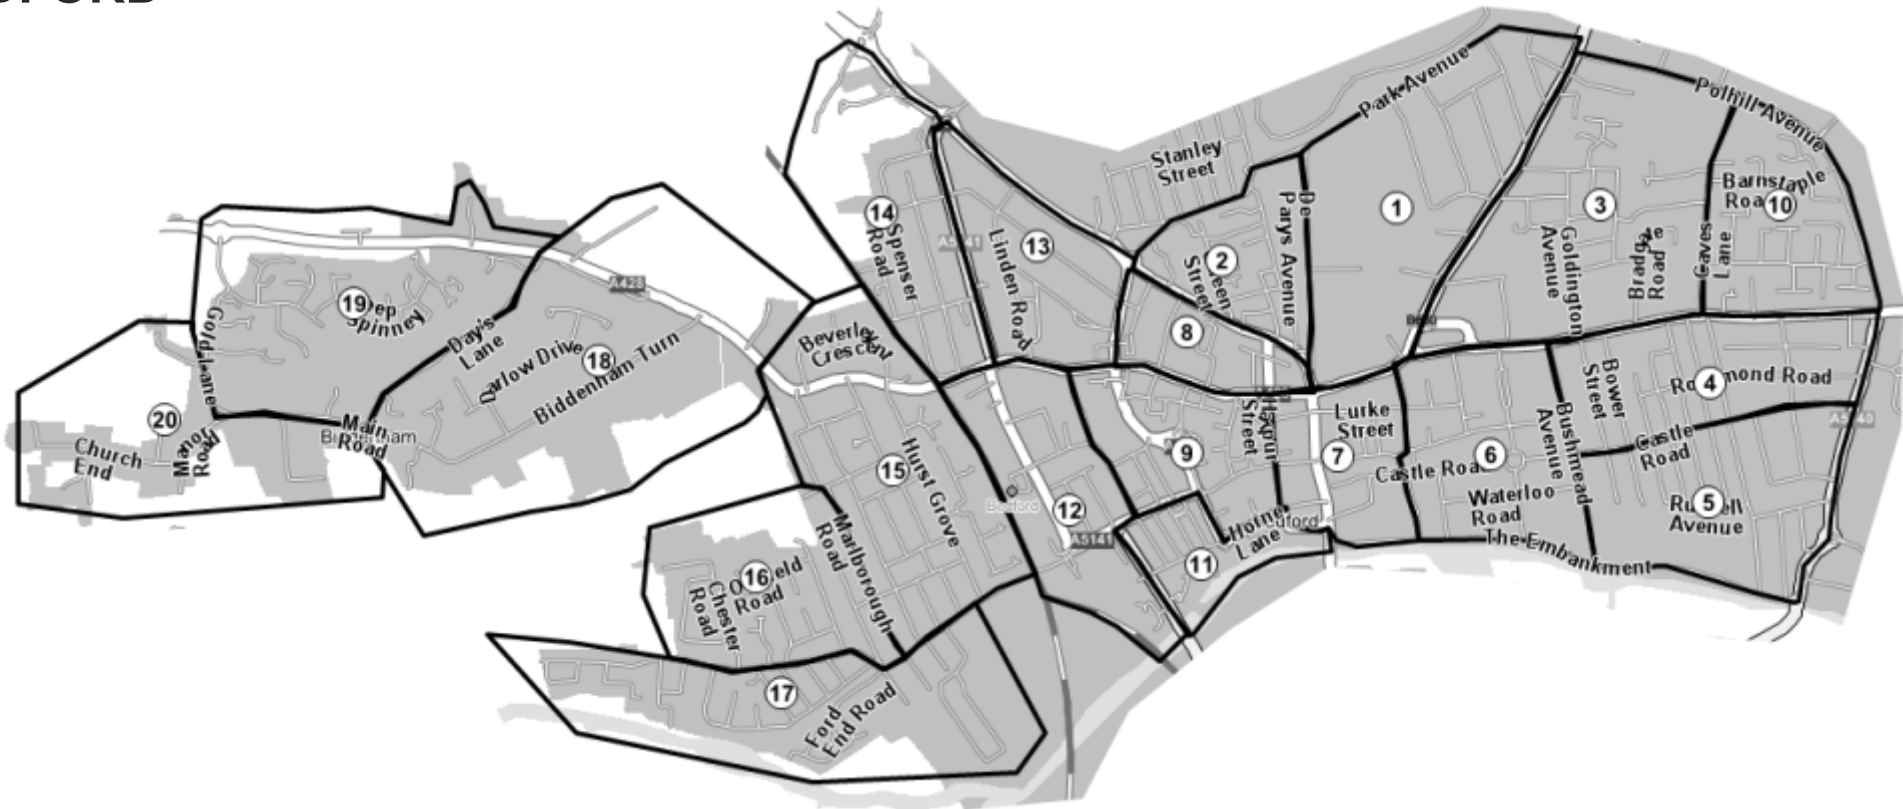

# MK40

Inc: BEDFORD

Area	QTY
1	850
2	1150
3	950
4	950
5	900
6	800
7	550
8	400
9	750
10	500
11	500
12	1000
13	1000
14	650
15	1600
16	600
17	800
18	250
19	500
20	150
<b>Total</b>	<b>14,850</b>

DOR-2-DOR™ DOR-DROPZ™ POST-PEOPLE™ are trademarks.  
 DOR-2-DOR™ is a franchise all offices are owned and operated independently under licence.