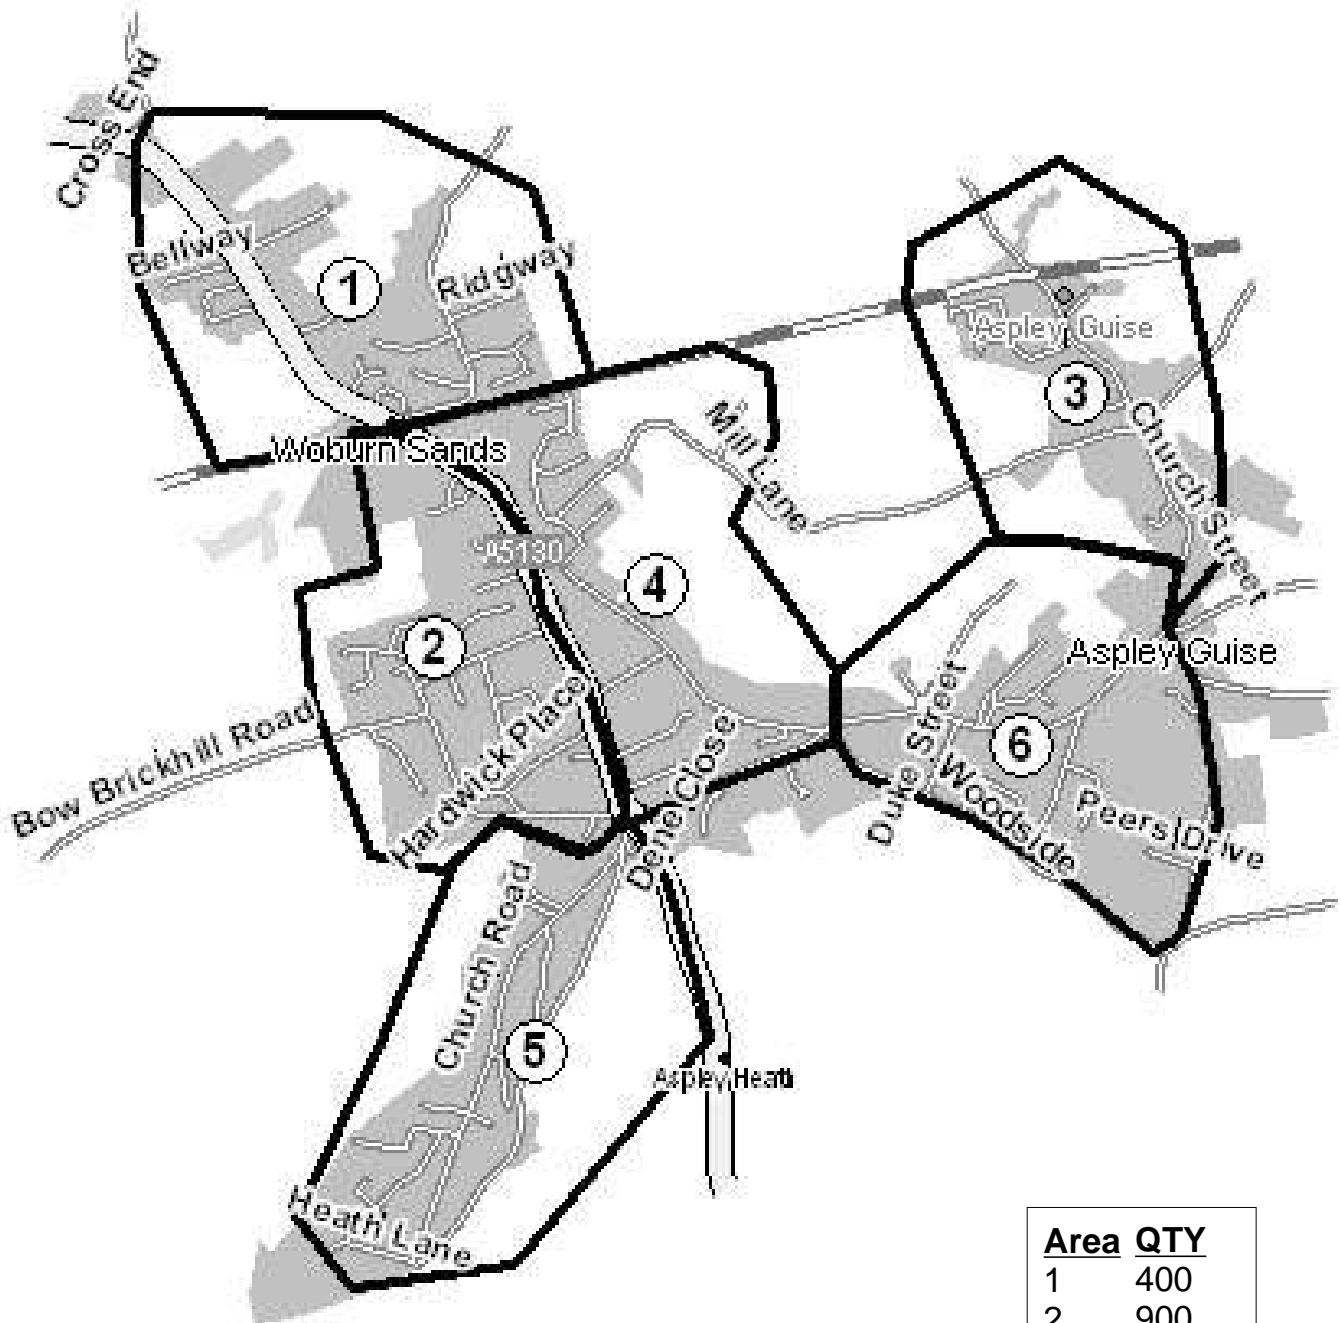

MK17

Inc: WOBURN SANDS

Area	QTY
1	400
2	900
3	300
4	500
5	300
6	300
Total	2,700

DOR-2-DOR™ DOR-DROPZ™ POST-PEOPLE™ are trademarks.
DOR-2-DOR™ is a franchise all offices are owned and operated independently under licence.