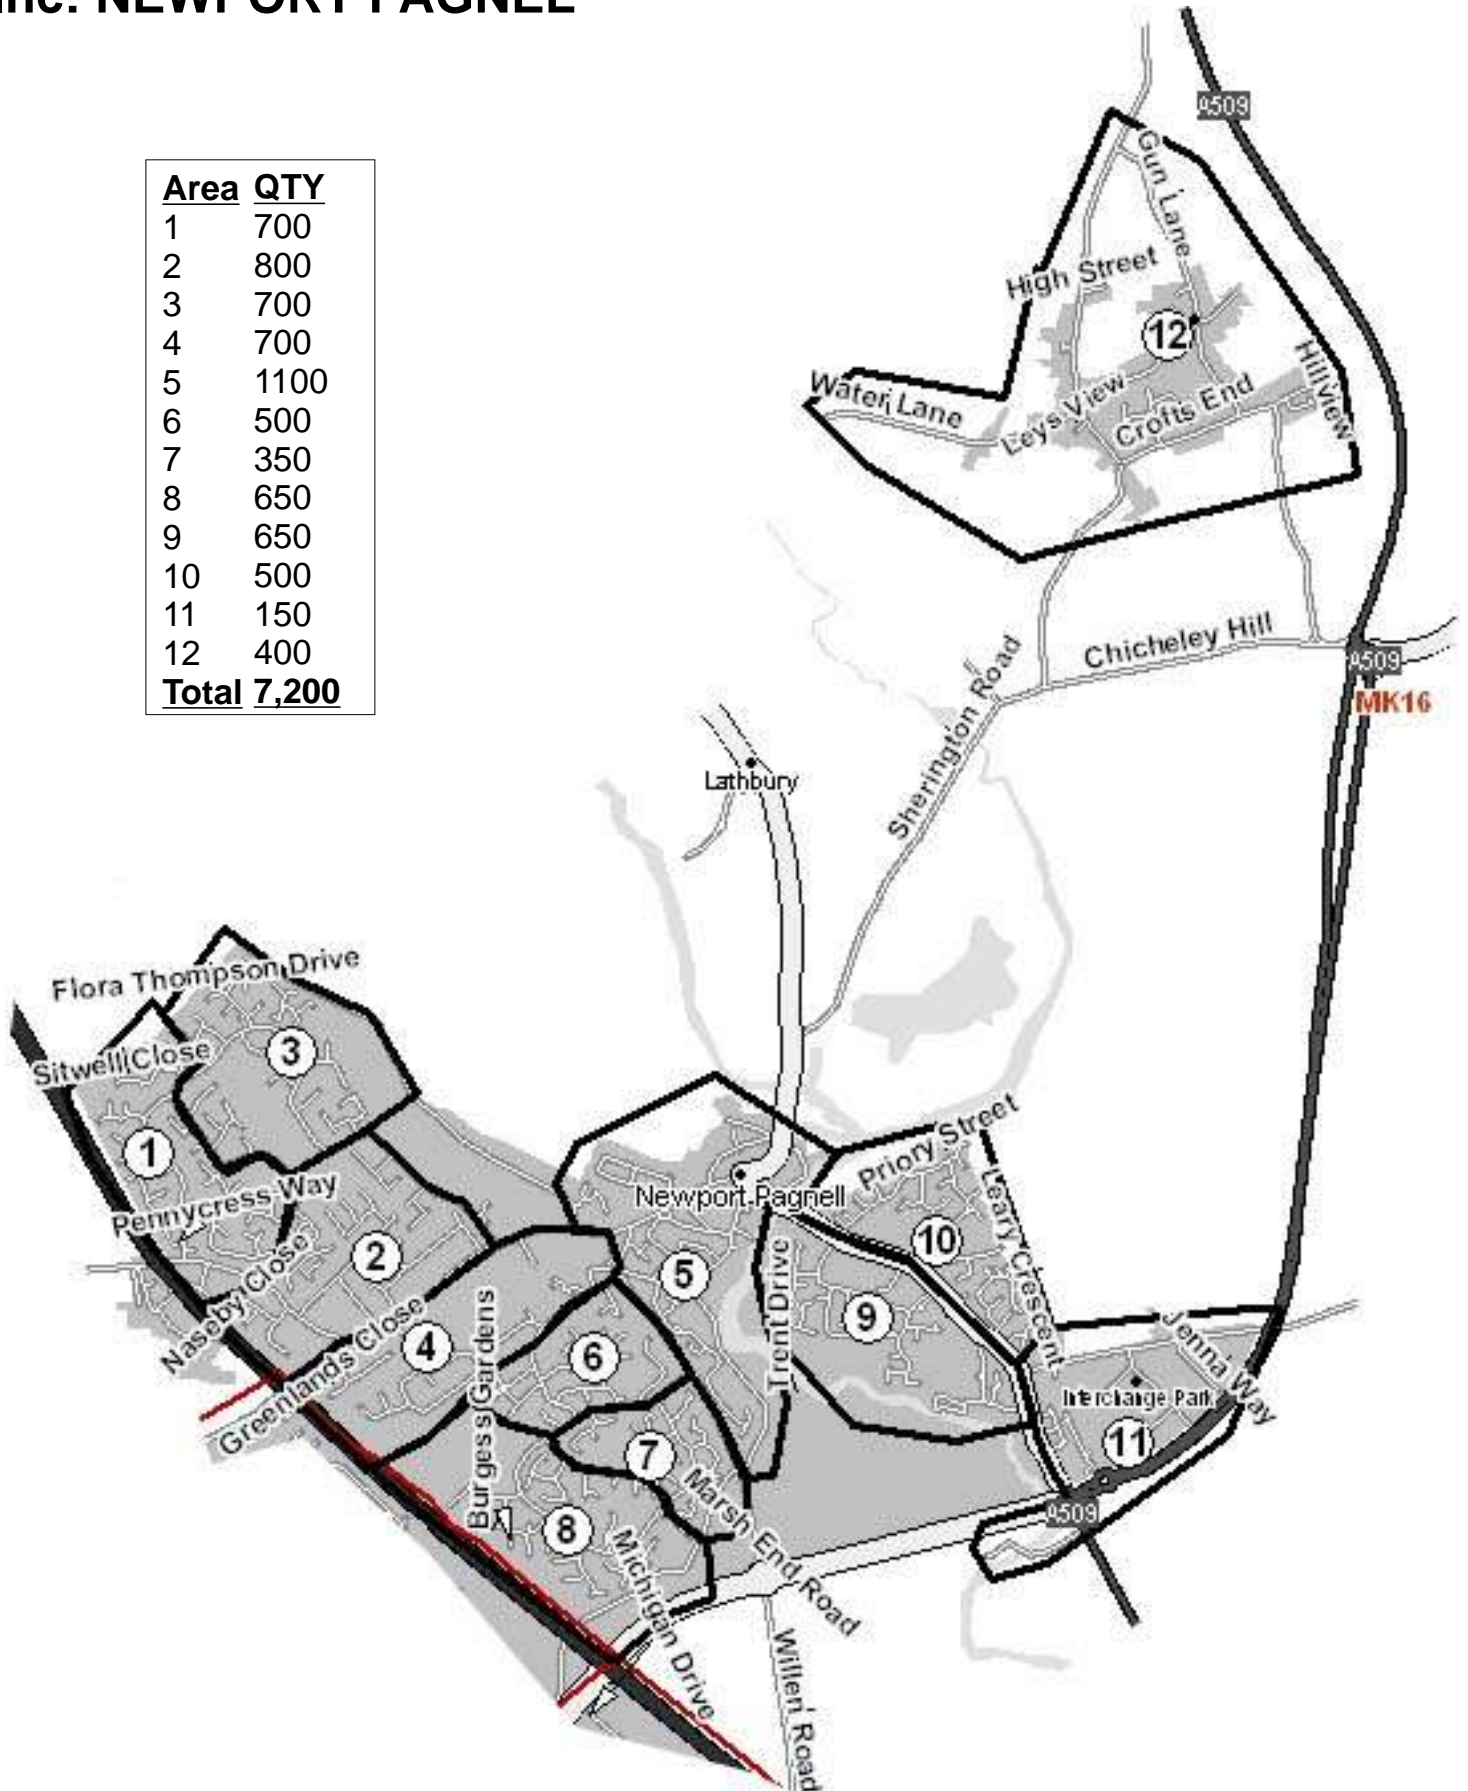

# MK16

Inc: NEWPORT PAGNEL

Area	QTY
1	700
2	800
3	700
4	700
5	1100
6	500
7	350
8	650
9	650
10	500
11	150
12	400
<b>Total</b>	<b>7,200</b>

DOR-2-DOR™ DOR-DROPZ™ POST-PEOPLE™ are trademarks.  
DOR-2-DOR™ is a franchise all offices are owned and operated independently under licence.