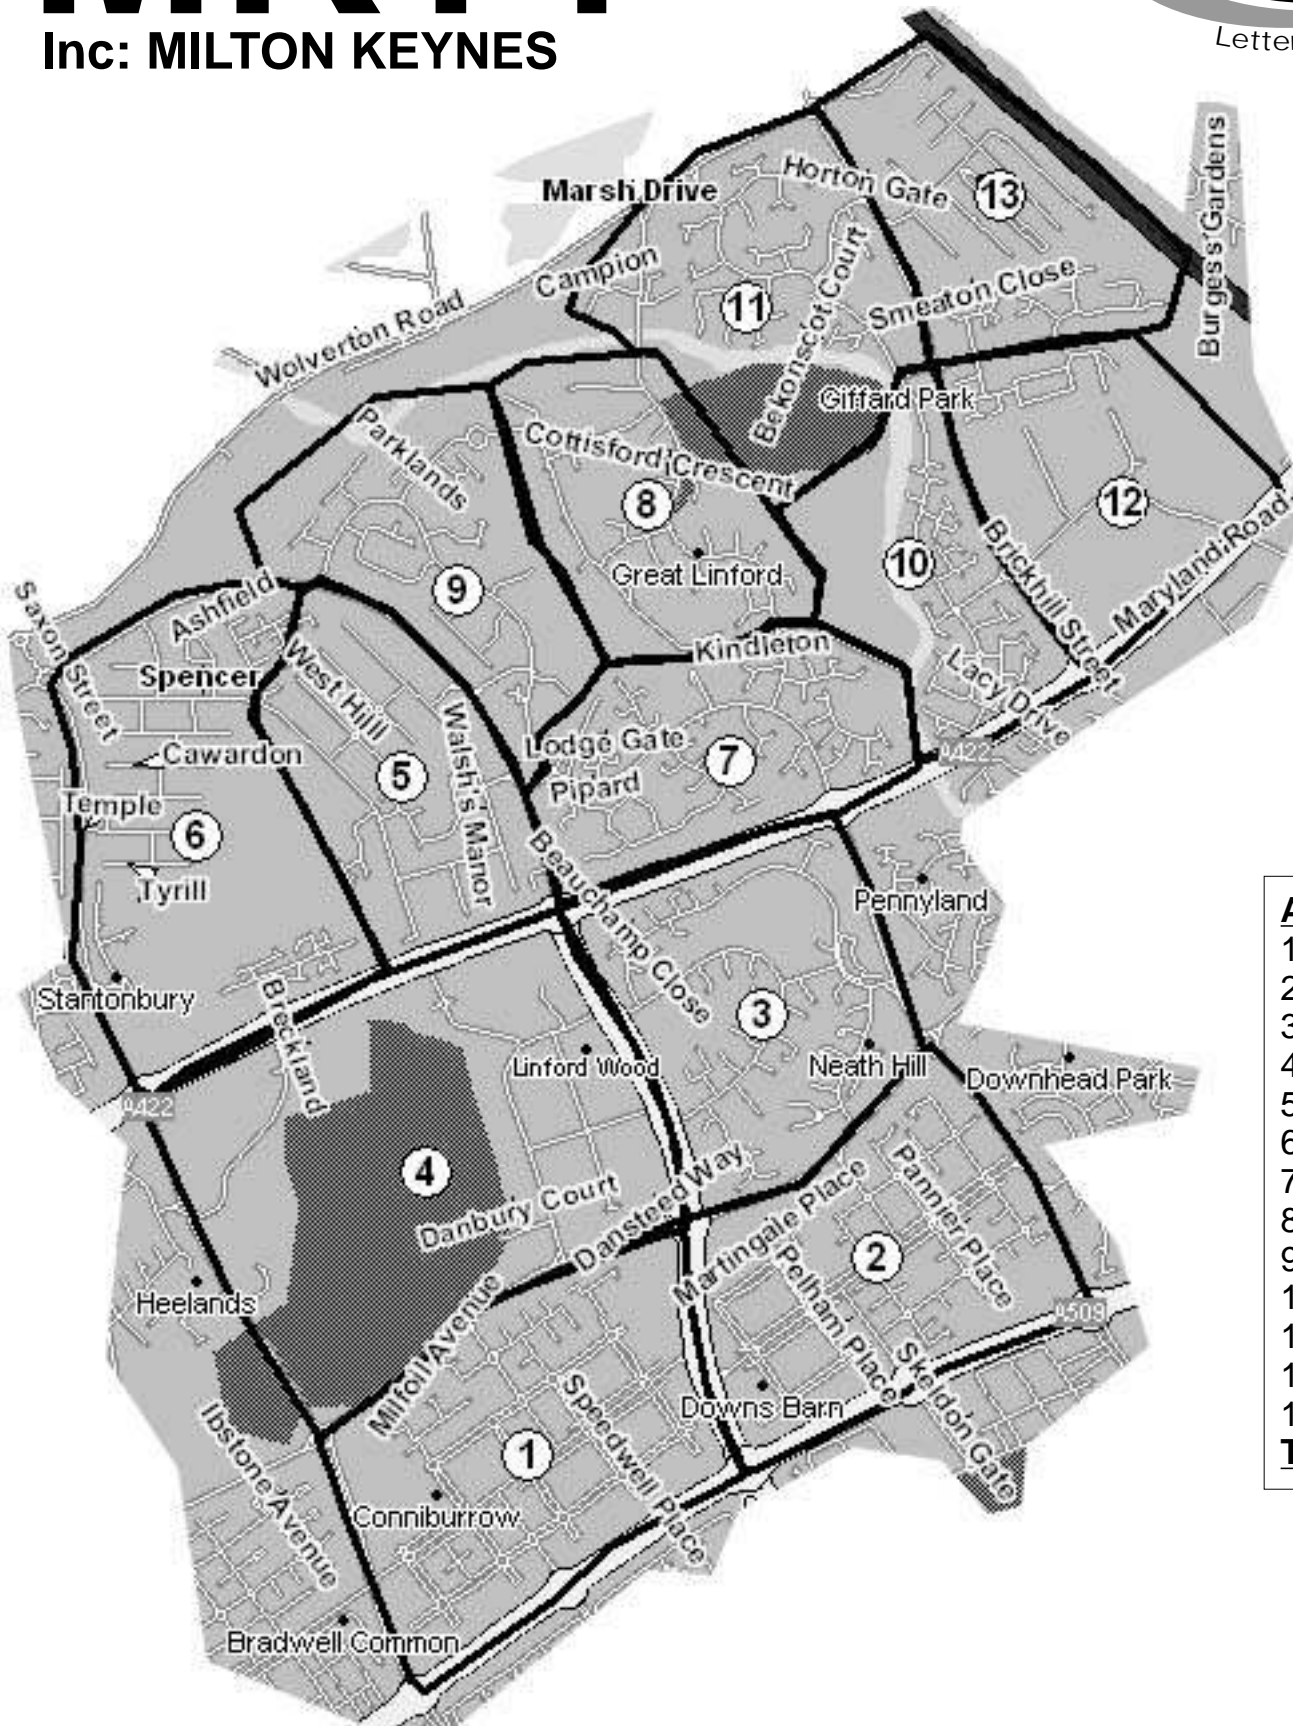

MK14

Inc: MILTON KEYNES

Area	QTY
1	1350
2	100
3	800
4	200
5	900
6	700
7	700
8	300
9	500
10	600
11	500
12	200
13	300
Total	7,150

DOR-2-DOR™ DOR-DROPZ™ POST-PEOPLE™ are trademarks.
 DOR-2-DOR™ is a franchise all offices are owned and operated independently under licence.