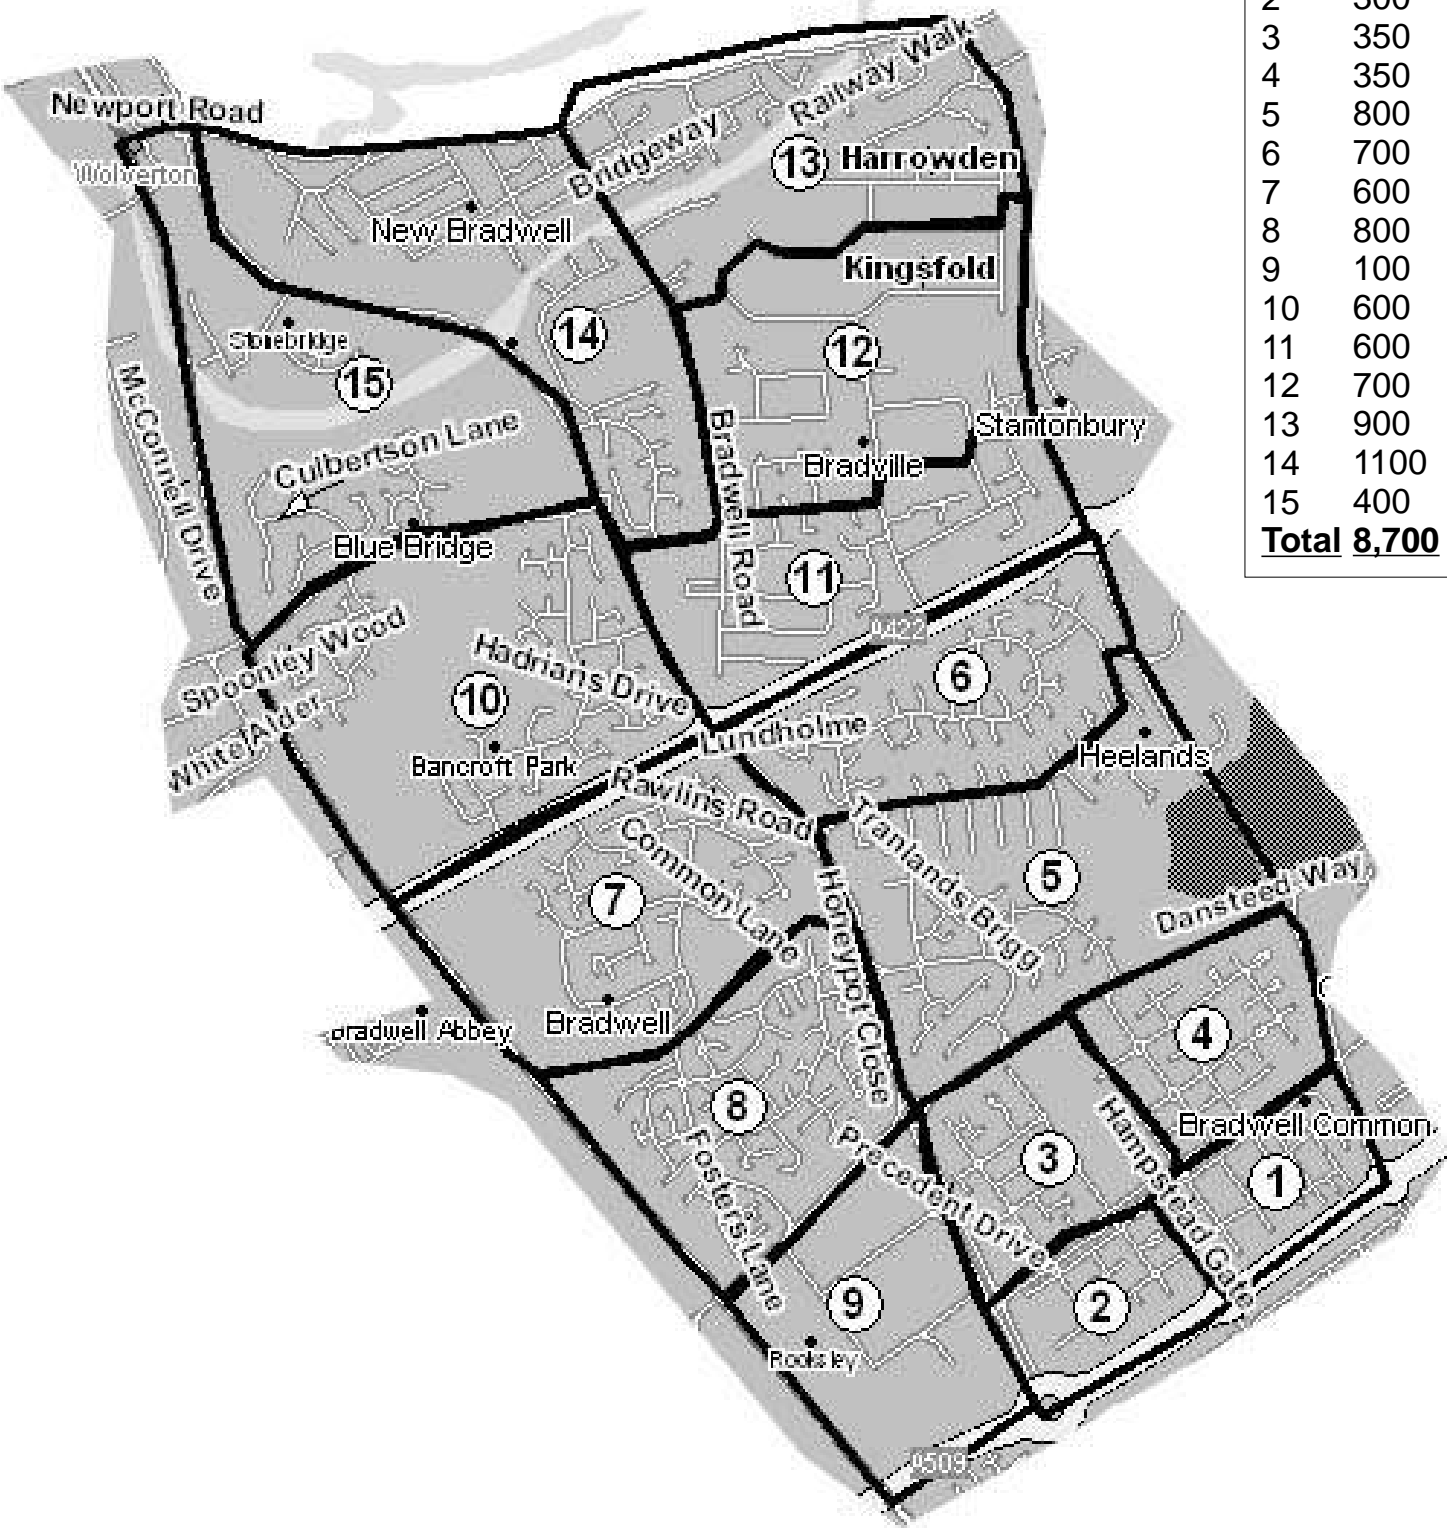

MK13

Inc: MILTON KEYNES

Area	QTY
1	400
2	300
3	350
4	350
5	800
6	700
7	600
8	800
9	100
10	600
11	600
12	700
13	900
14	1100
15	400
Total	8,700

DOR-2-DOR™ DOR-DROPZ™ POST-PEOPLE™ are trademarks.
DOR-2-DOR™ is a franchise all offices are owned and operated independently under licence.