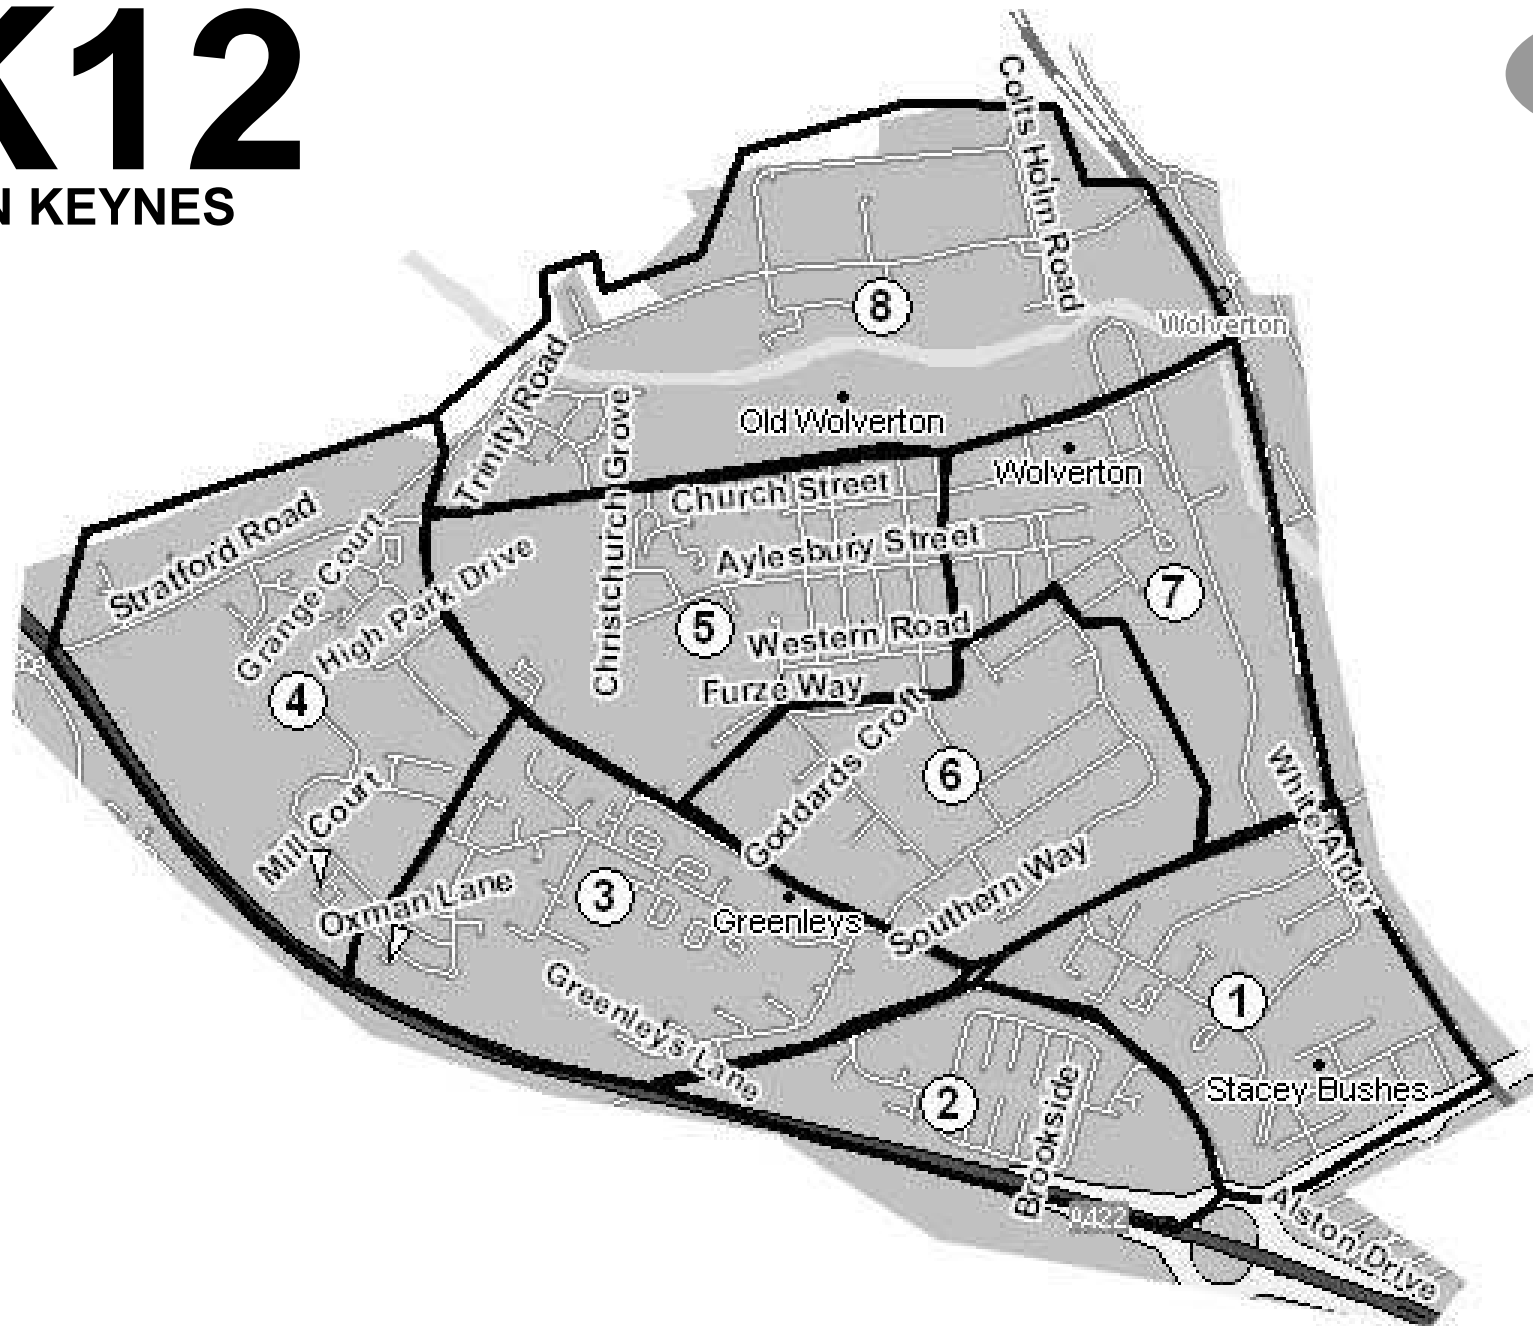

MK12

Inc: MILTON KEYNES

Area	QTY
1	700
2	600
3	900
4	300
5	1200
6	900
7	800
8	300
Total	5,700

DOR-2-DOR™ DOR-DROPZ™ POST-PEOPLE™ are trademarks.
DOR-2-DOR™ is a franchise all offices are owned and operated independently under licence.