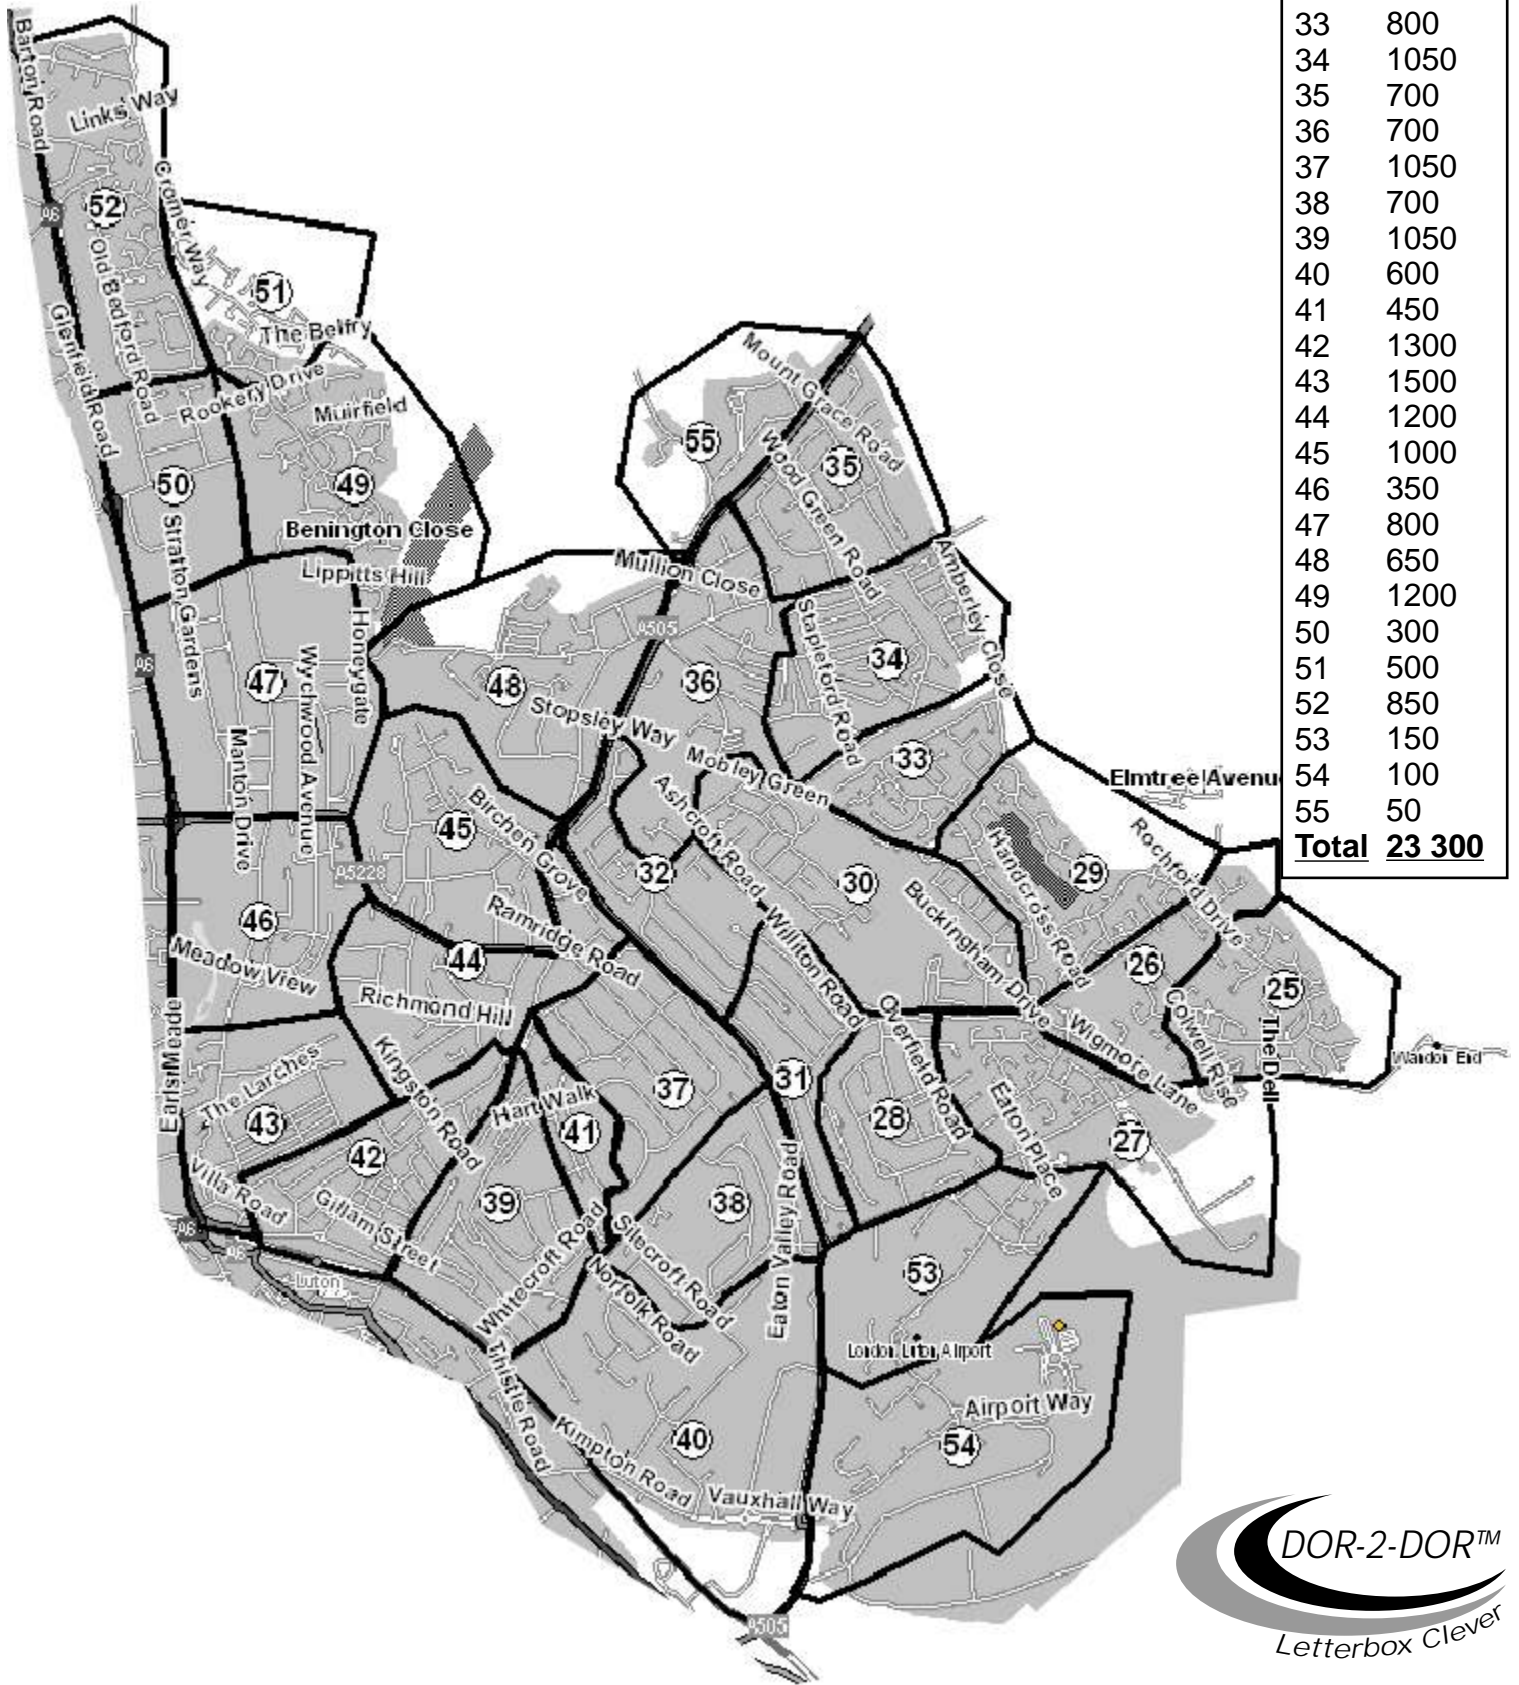

LU2

(D2D - 09)

Inc: LUTON

Area	QTY
25	1000
26	400
27	650
28	800
29	1000
30	1200
31	550
32	650
33	800
34	1050
35	700
36	700
37	1050
38	700
39	1050
40	600
41	450
42	1300
43	1500
44	1200
45	1000
46	350
47	800
48	650
49	1200
50	300
51	500
52	850
53	150
54	100
55	50
Total	23 300

DOR-2-DOR™ DOR-DROPZ™ POST-PEOPLE™ are trademarks.
 DOR-2-DOR™ is a franchise all offices are owned and operated independently under licence.