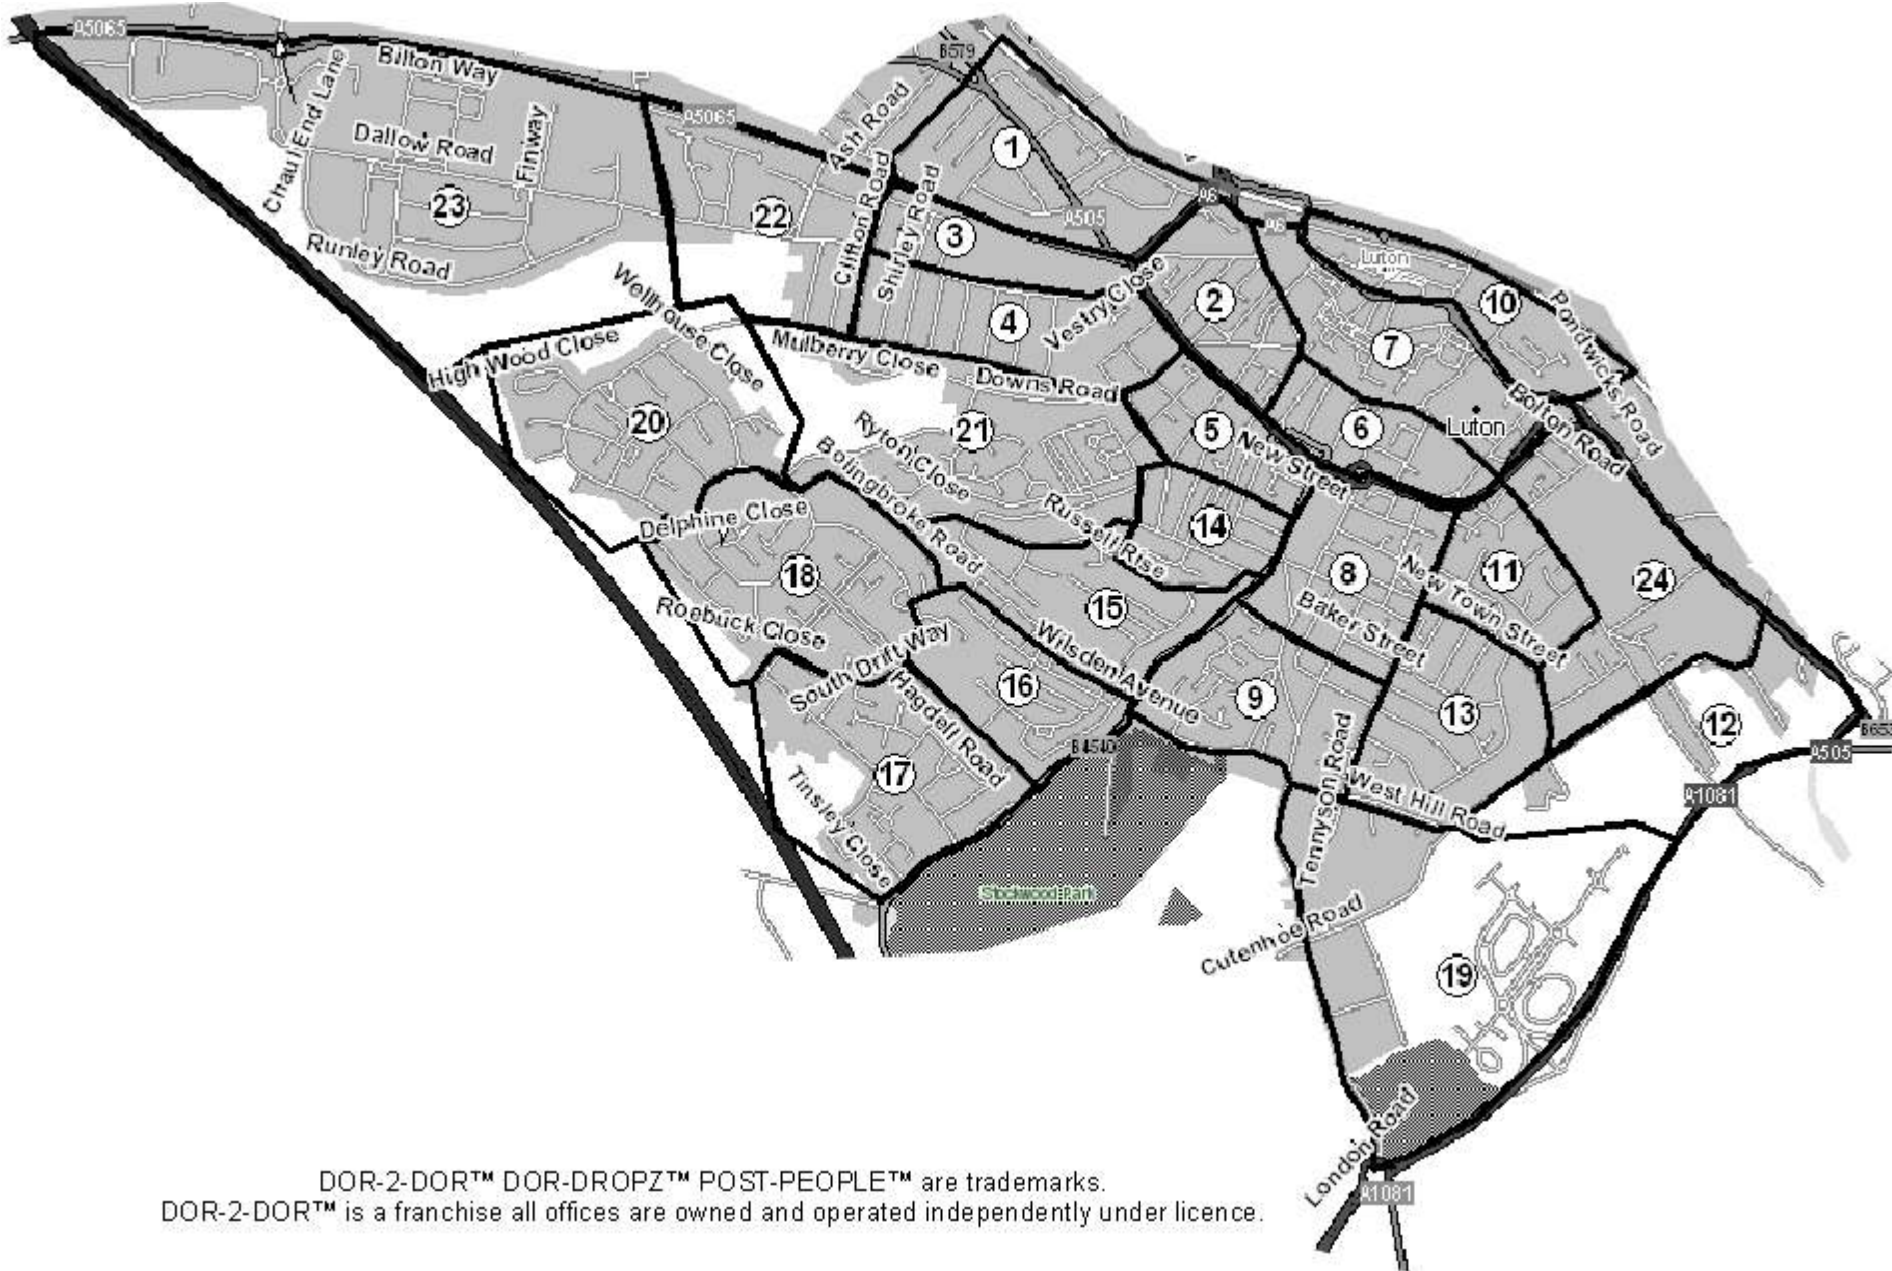

LU1

(D2D - 09)

Inc: LUTON

Area	QTY
1	800
2	650
3	400
4	950
5	400
6	300
7	550
8	950
9	850
10	100
11	850
12	150
13	850
14	800
15	800
16	350
17	550
18	800
19	300
20	600
21	1050
22	550
23	1050
24	350
Total	15 000

DOR-2-DOR™ DOR-DROPZ™ POST-PEOPLE™ are trademarks.
DOR-2-DOR™ is a franchise all offices are owned and operated independently under licence.