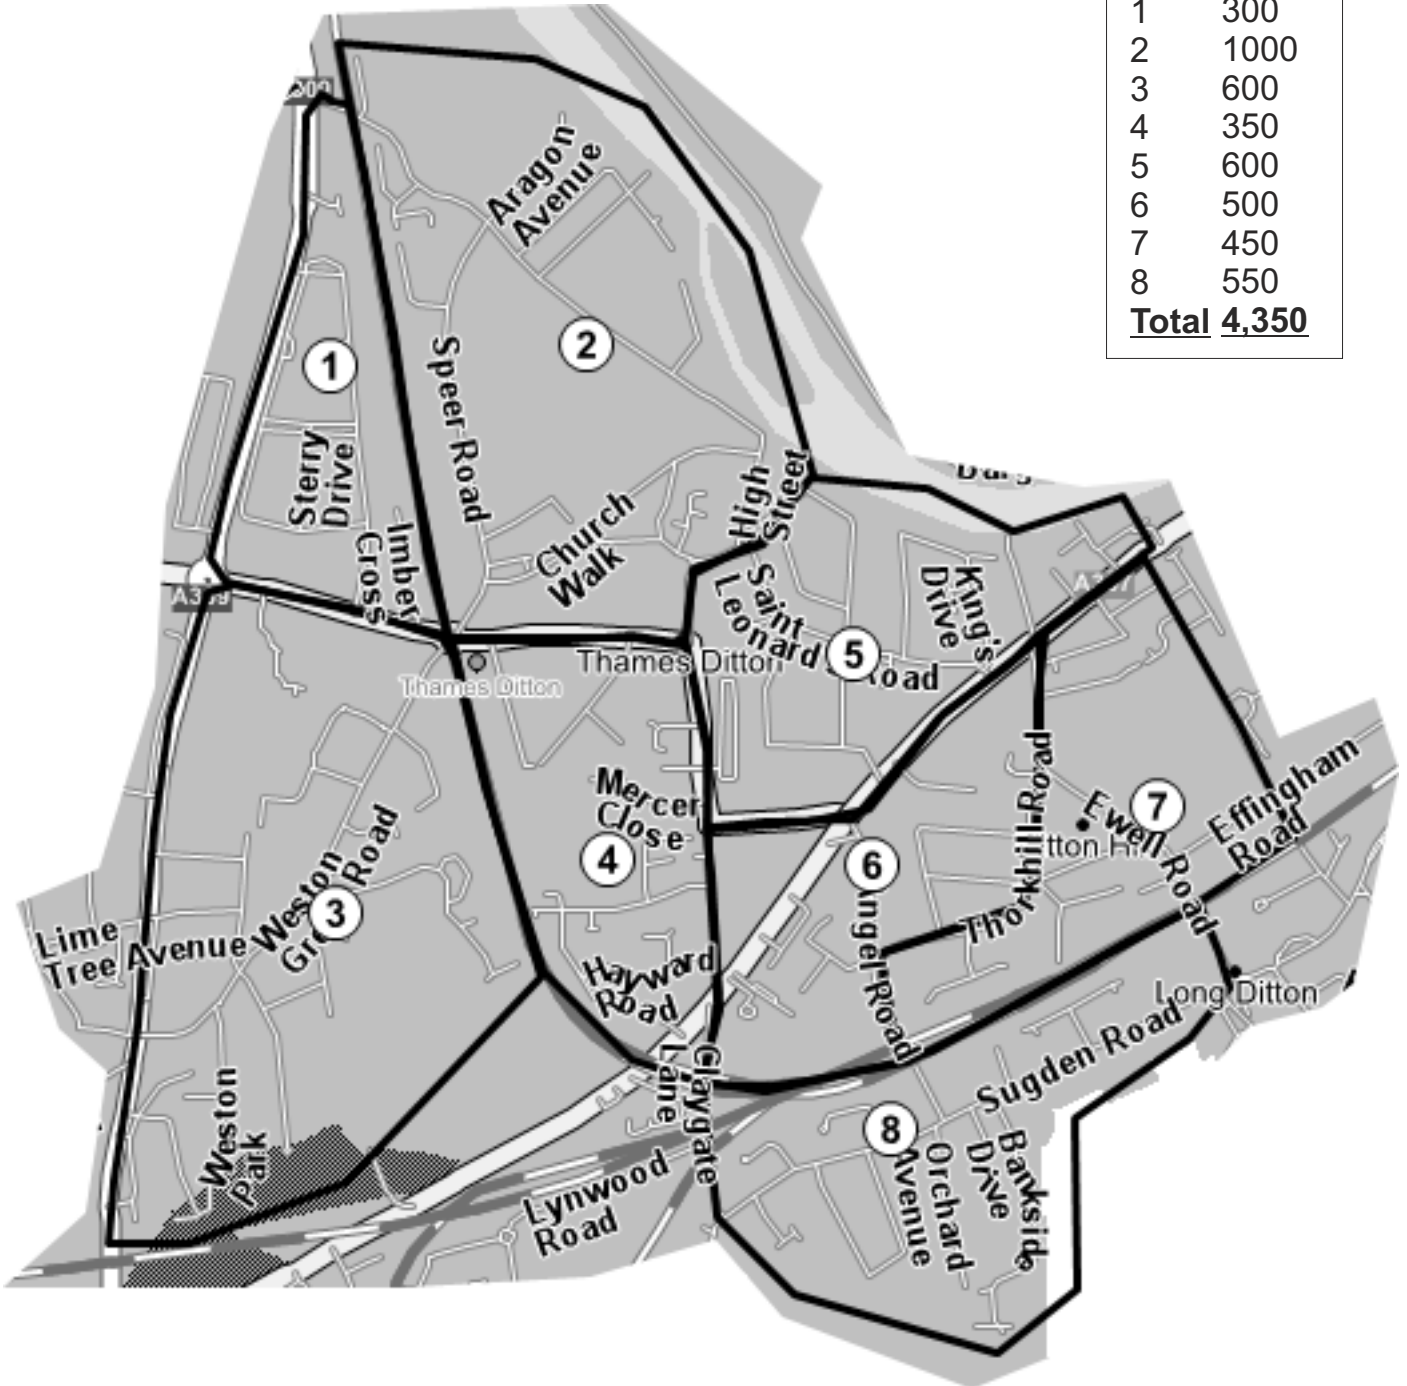

# KT7

Inc: THAMES DITTON

Area	QTY
1	300
2	1000
3	600
4	350
5	600
6	500
7	450
8	550
<b>Total</b>	<b>4,350</b>

DOR-2-DOR™ DOR-DROPZ™ POST-PEOPLE™ are trademarks.  
DOR-2-DOR™ is a franchise all offices are owned and operated independently under licence.