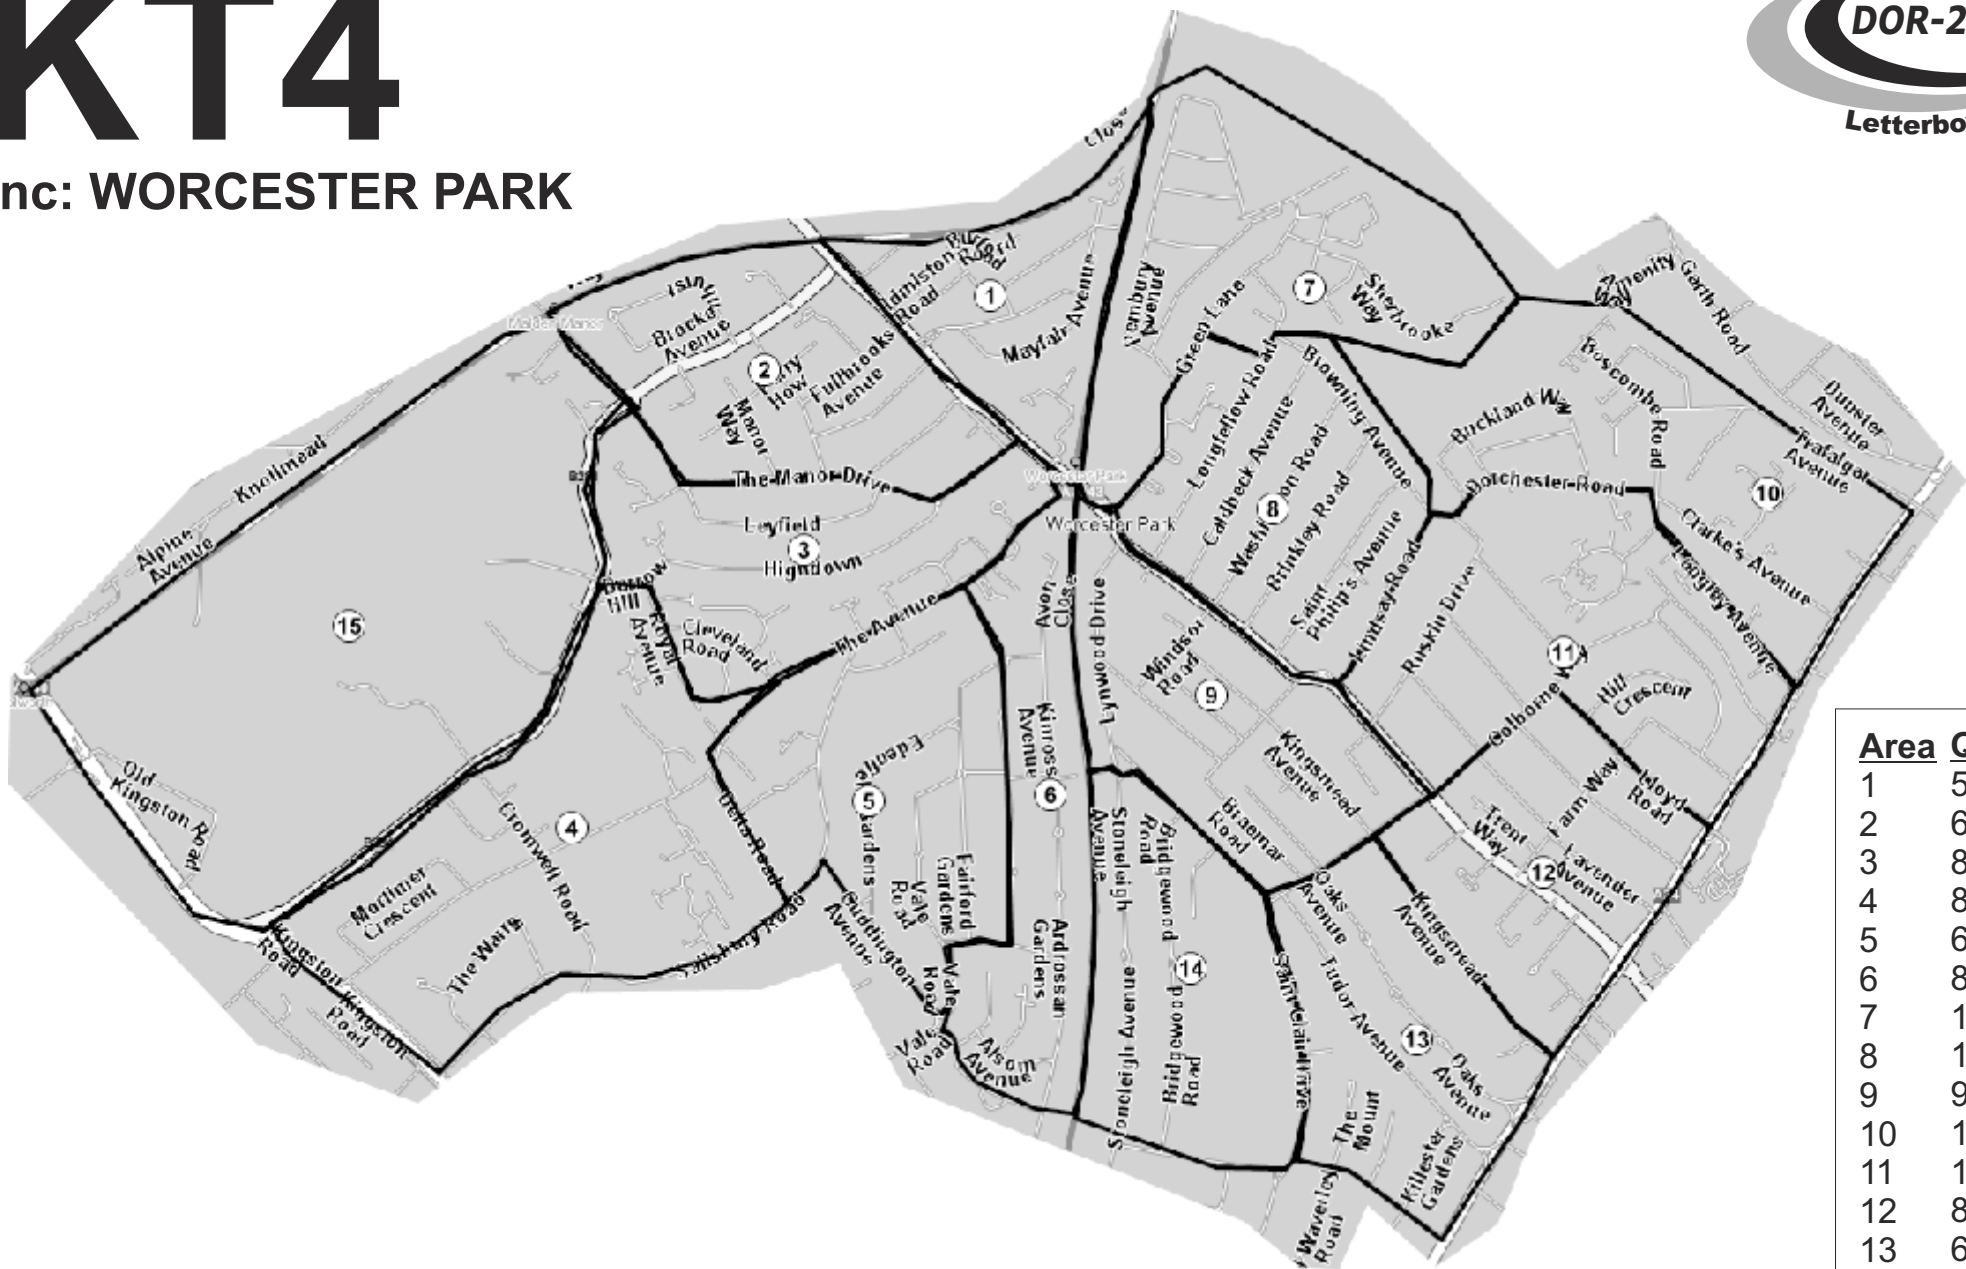

KT4

Inc: WORCESTER PARK

Area	QTY
1	550
2	650
3	800
4	800
5	650
6	800
7	1000
8	1400
9	950
10	1300
11	1100
12	850
13	600
14	650
15	400
Total	12,500

DOR-2-DOR™ DOR-DROPZ™ POST-PEOPLE™ are trademarks.
 DOR-2-DOR™ is a franchise all offices are owned and operated independently under licence.