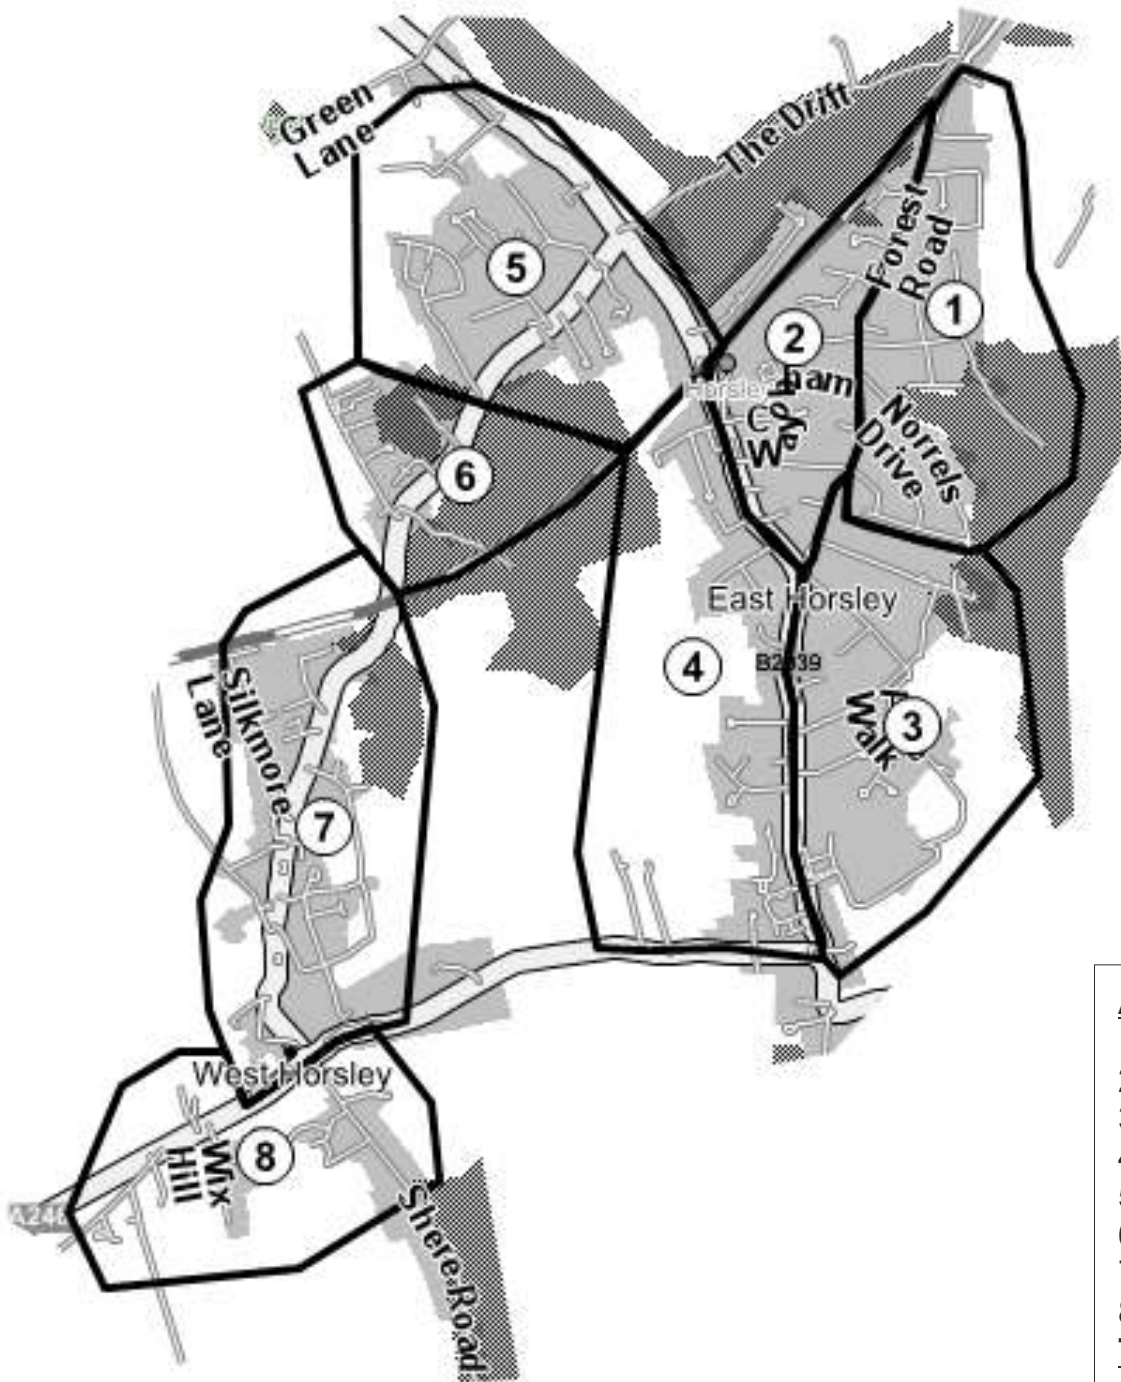

KT24

Inc: EAST HORSLEY & WEST HORSLEY

Area	QTY
1	350
2	350
3	300
4	500
5	500
6	200
7	400
8	100
Total	2,700

DOR-2-DOR™ DOR-DROPZ™ POST-PEOPLE™ are trademarks.
DOR-2-DOR™ is a franchise all offices are owned and operated independently under licence.