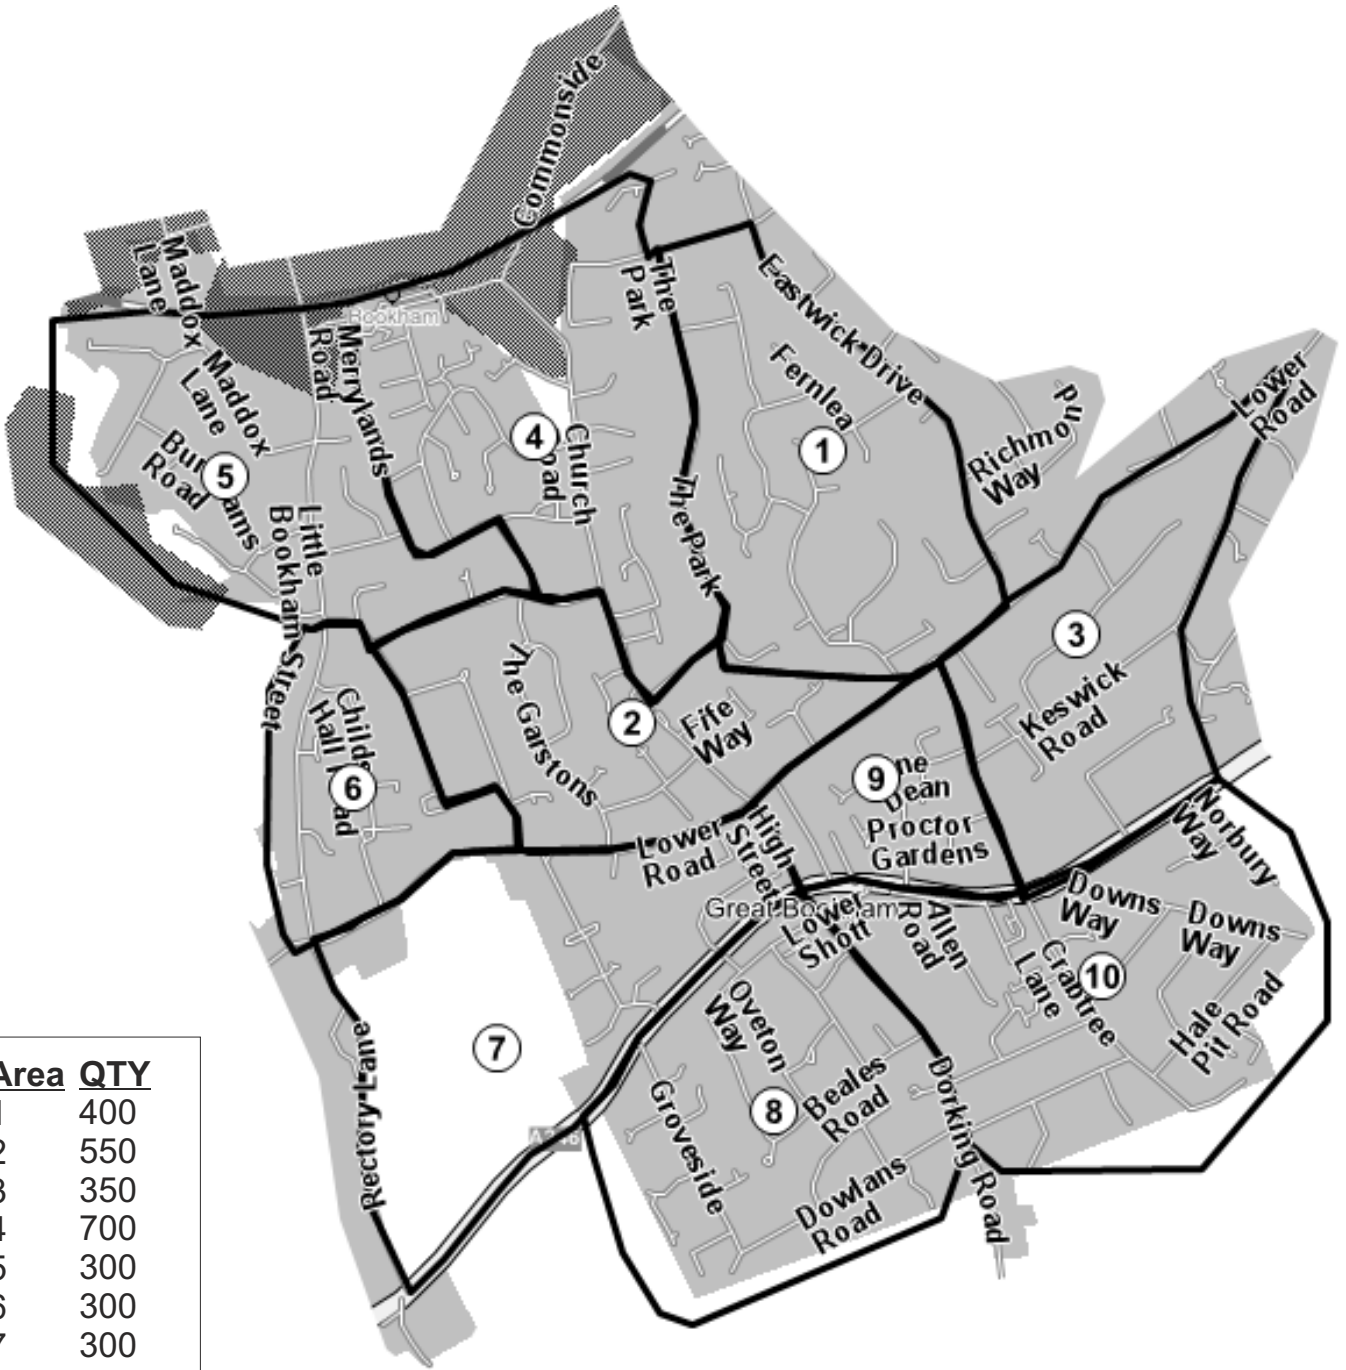

KT23

Inc: BOOKHAM

Area	QTY
1	400
2	550
3	350
4	700
5	300
6	300
7	300
8	650
9	350
10	650
Total	4,550

DOR-2-DOR™ DOR-DROPZ™ POST-PEOPLE™ are trademarks.
DOR-2-DOR™ is a franchise all offices are owned and operated independently under licence.