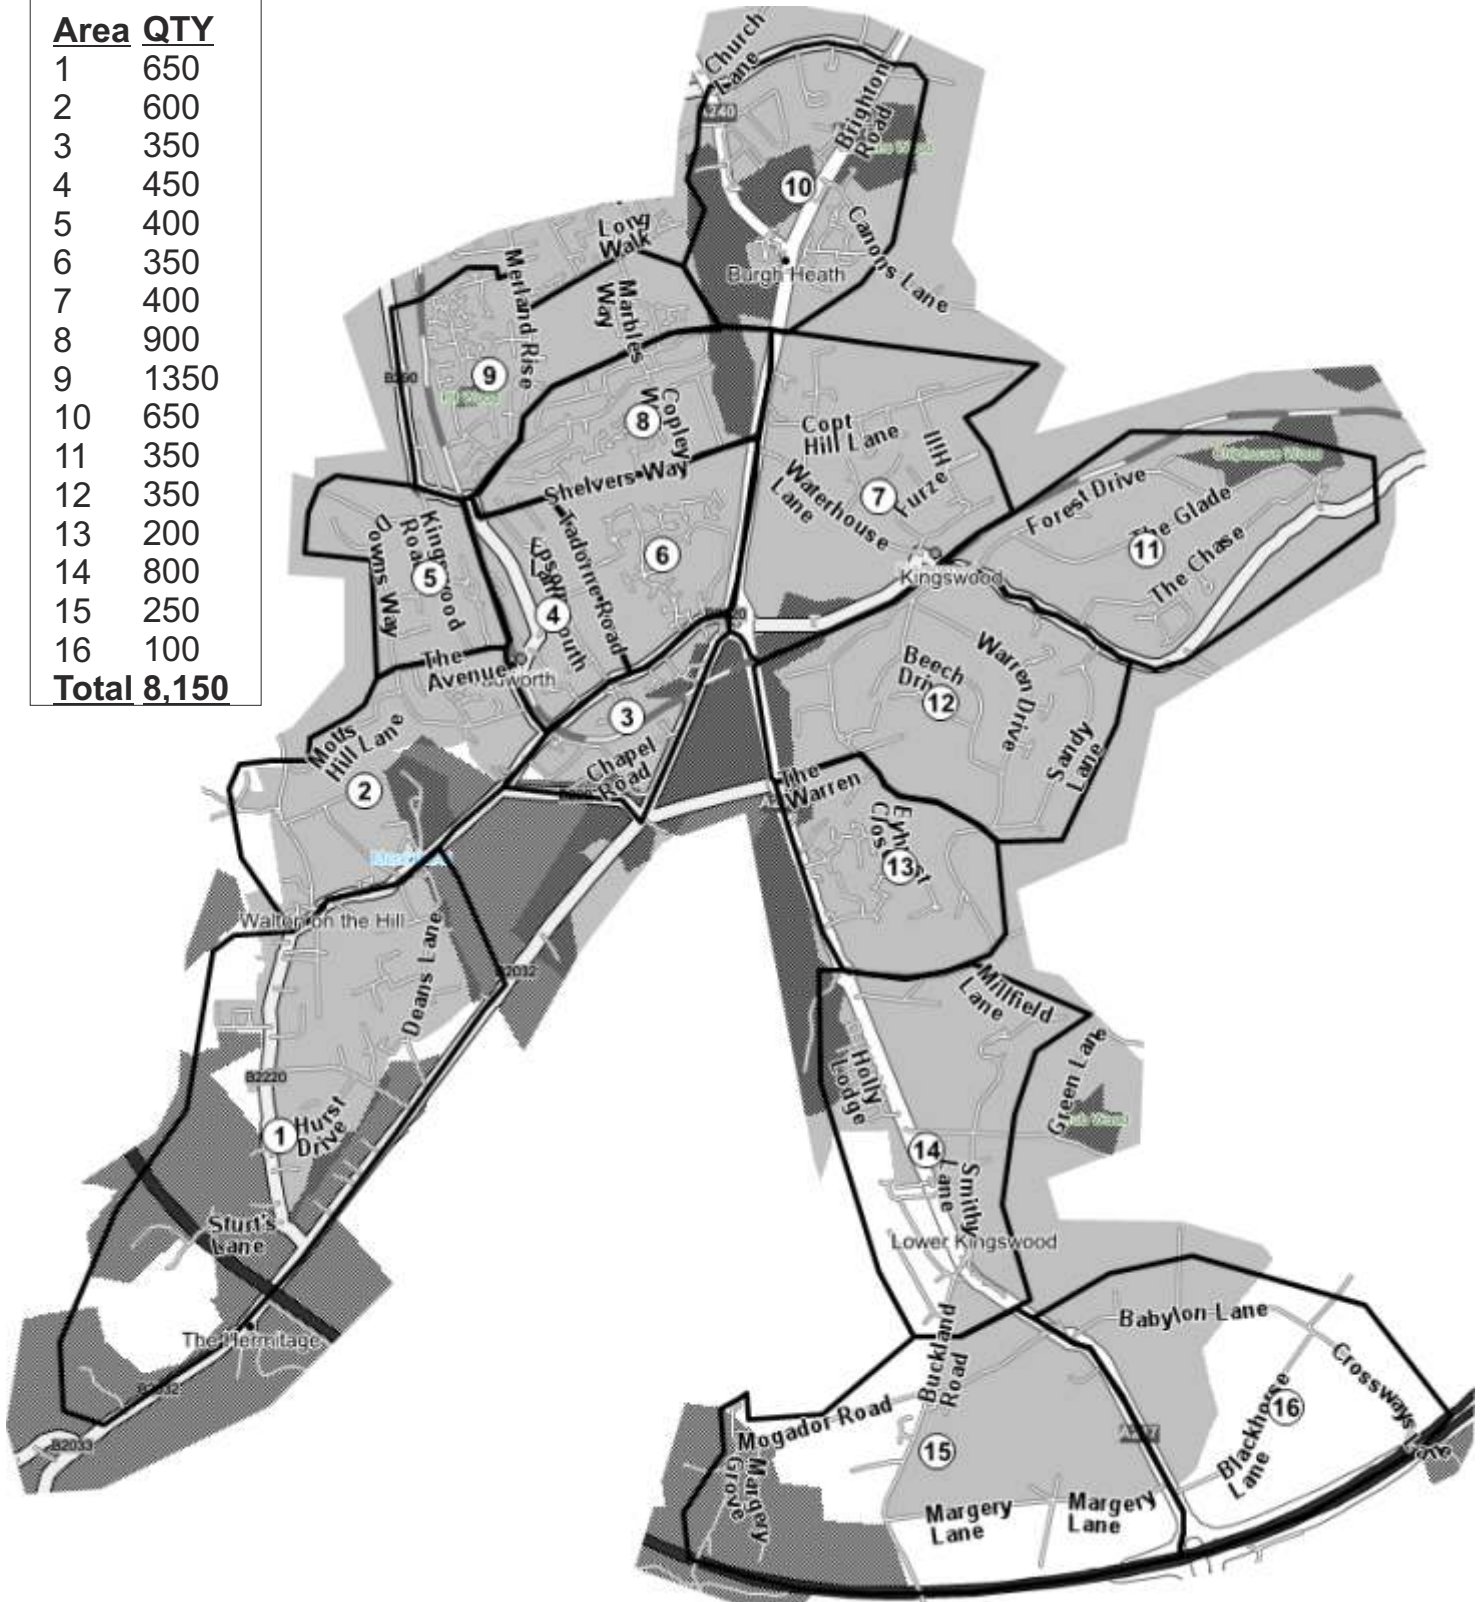

# KT20

Inc: TADWORTH, WALTON ON THE HILL, KINGSWOOD,  
LOWER KINGSWOOD & BURGH HEATH

Area	QTY
1	650
2	600
3	350
4	450
5	400
6	350
7	400
8	900
9	1350
10	650
11	350
12	350
13	200
14	800
15	250
16	100
<b>Total</b>	<b>8,150</b>

DOR-2-DOR™ DOR-DROPZ™ POST-PEOPLE™ are trademarks.  
DOR-2-DOR™ is a franchise all offices are owned and operated independently under licence.