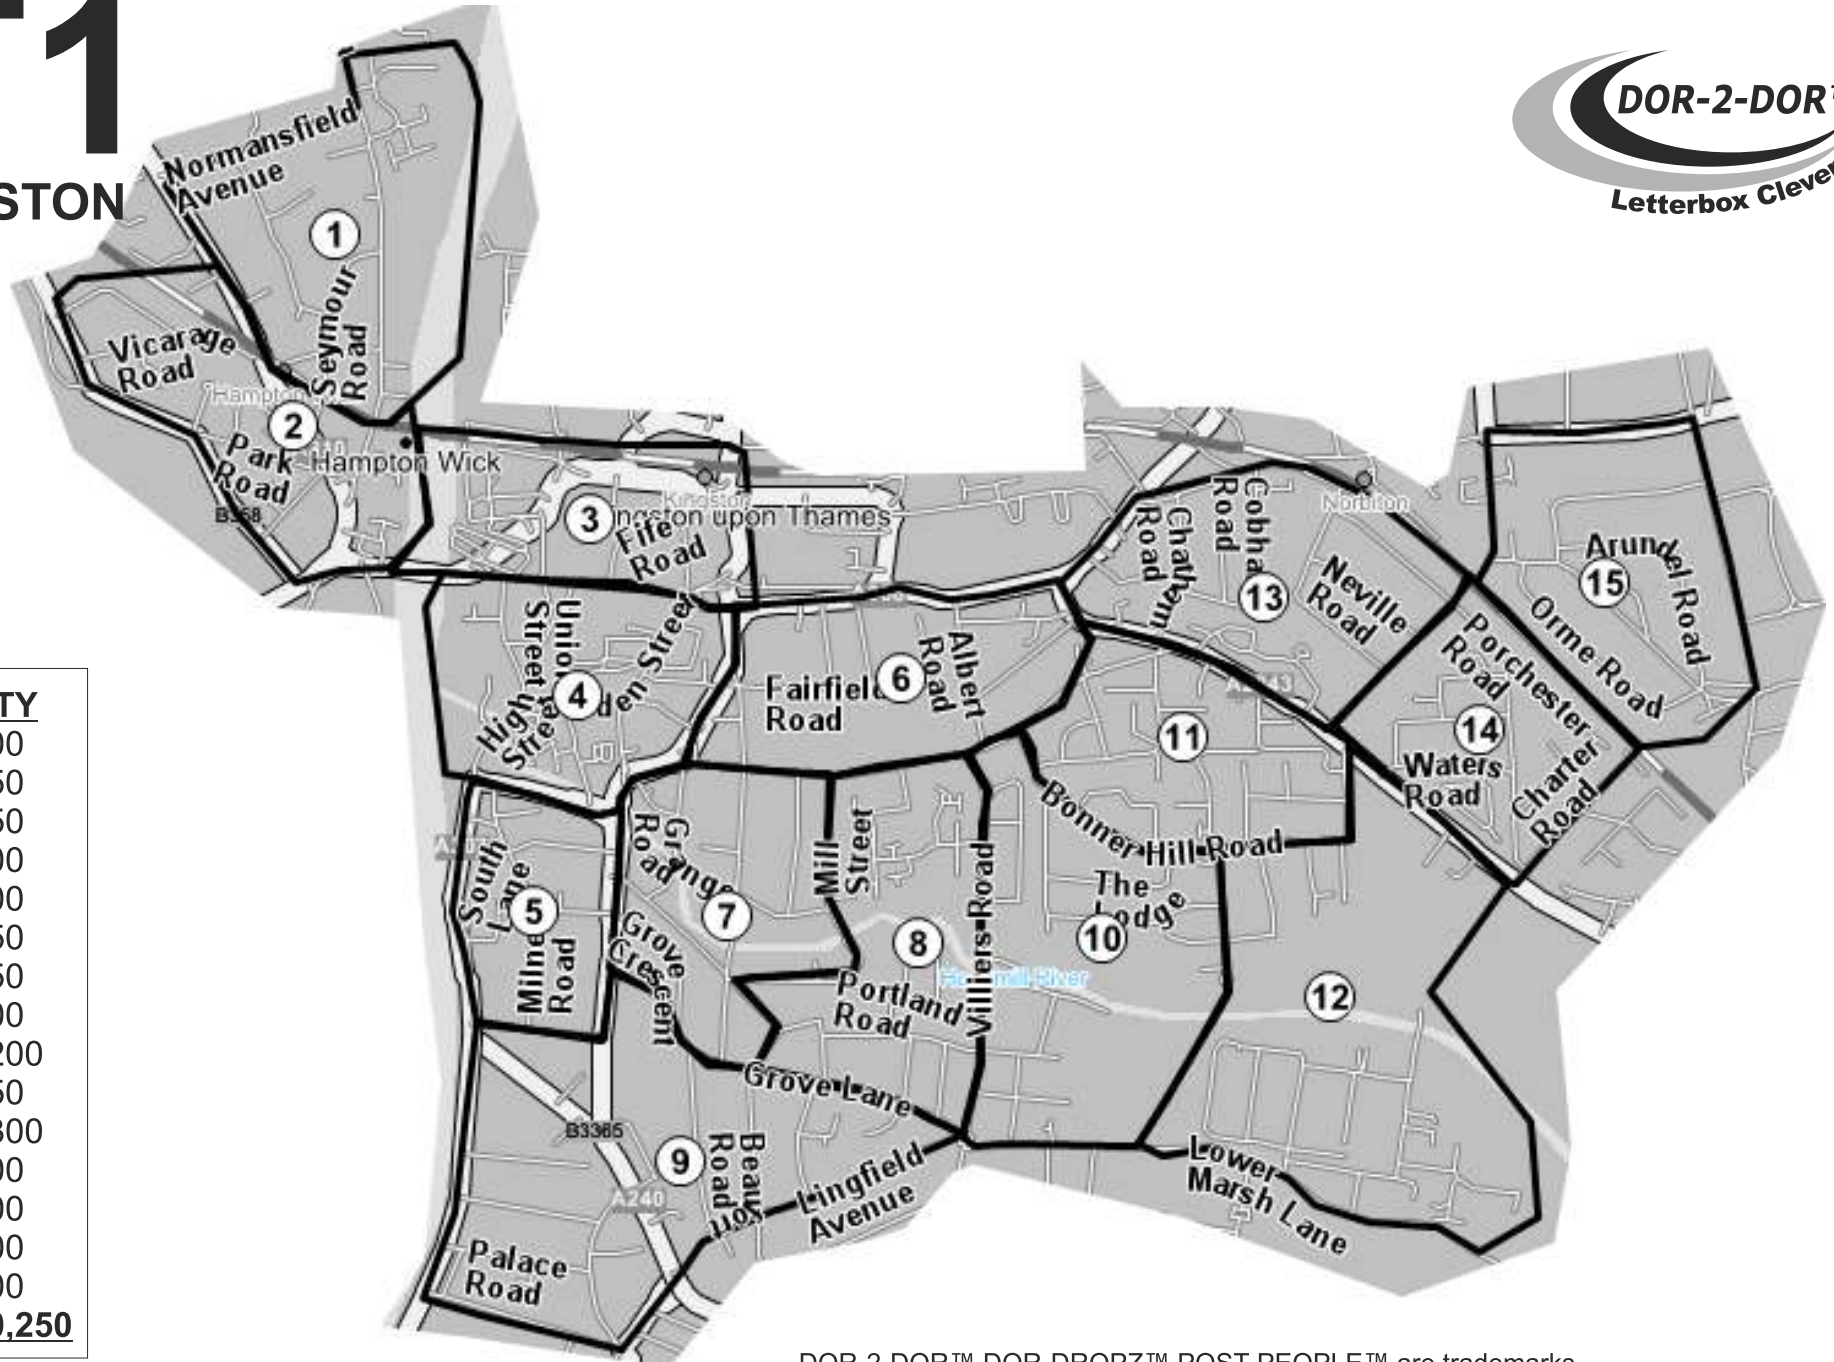

KT1

Inc: KINGSTON

Area	QTY
1	700
2	850
3	350
4	700
5	400
6	450
7	650
8	900
9	1200
10	650
11	1300
12	200
13	900
14	500
15	500
Total	10,250

DOR-2-DOR™ DOR-DROPZ™ POST-PEOPLE™ are trademarks.
DOR-2-DOR™ is a franchise all offices are owned and operated independently under licence.