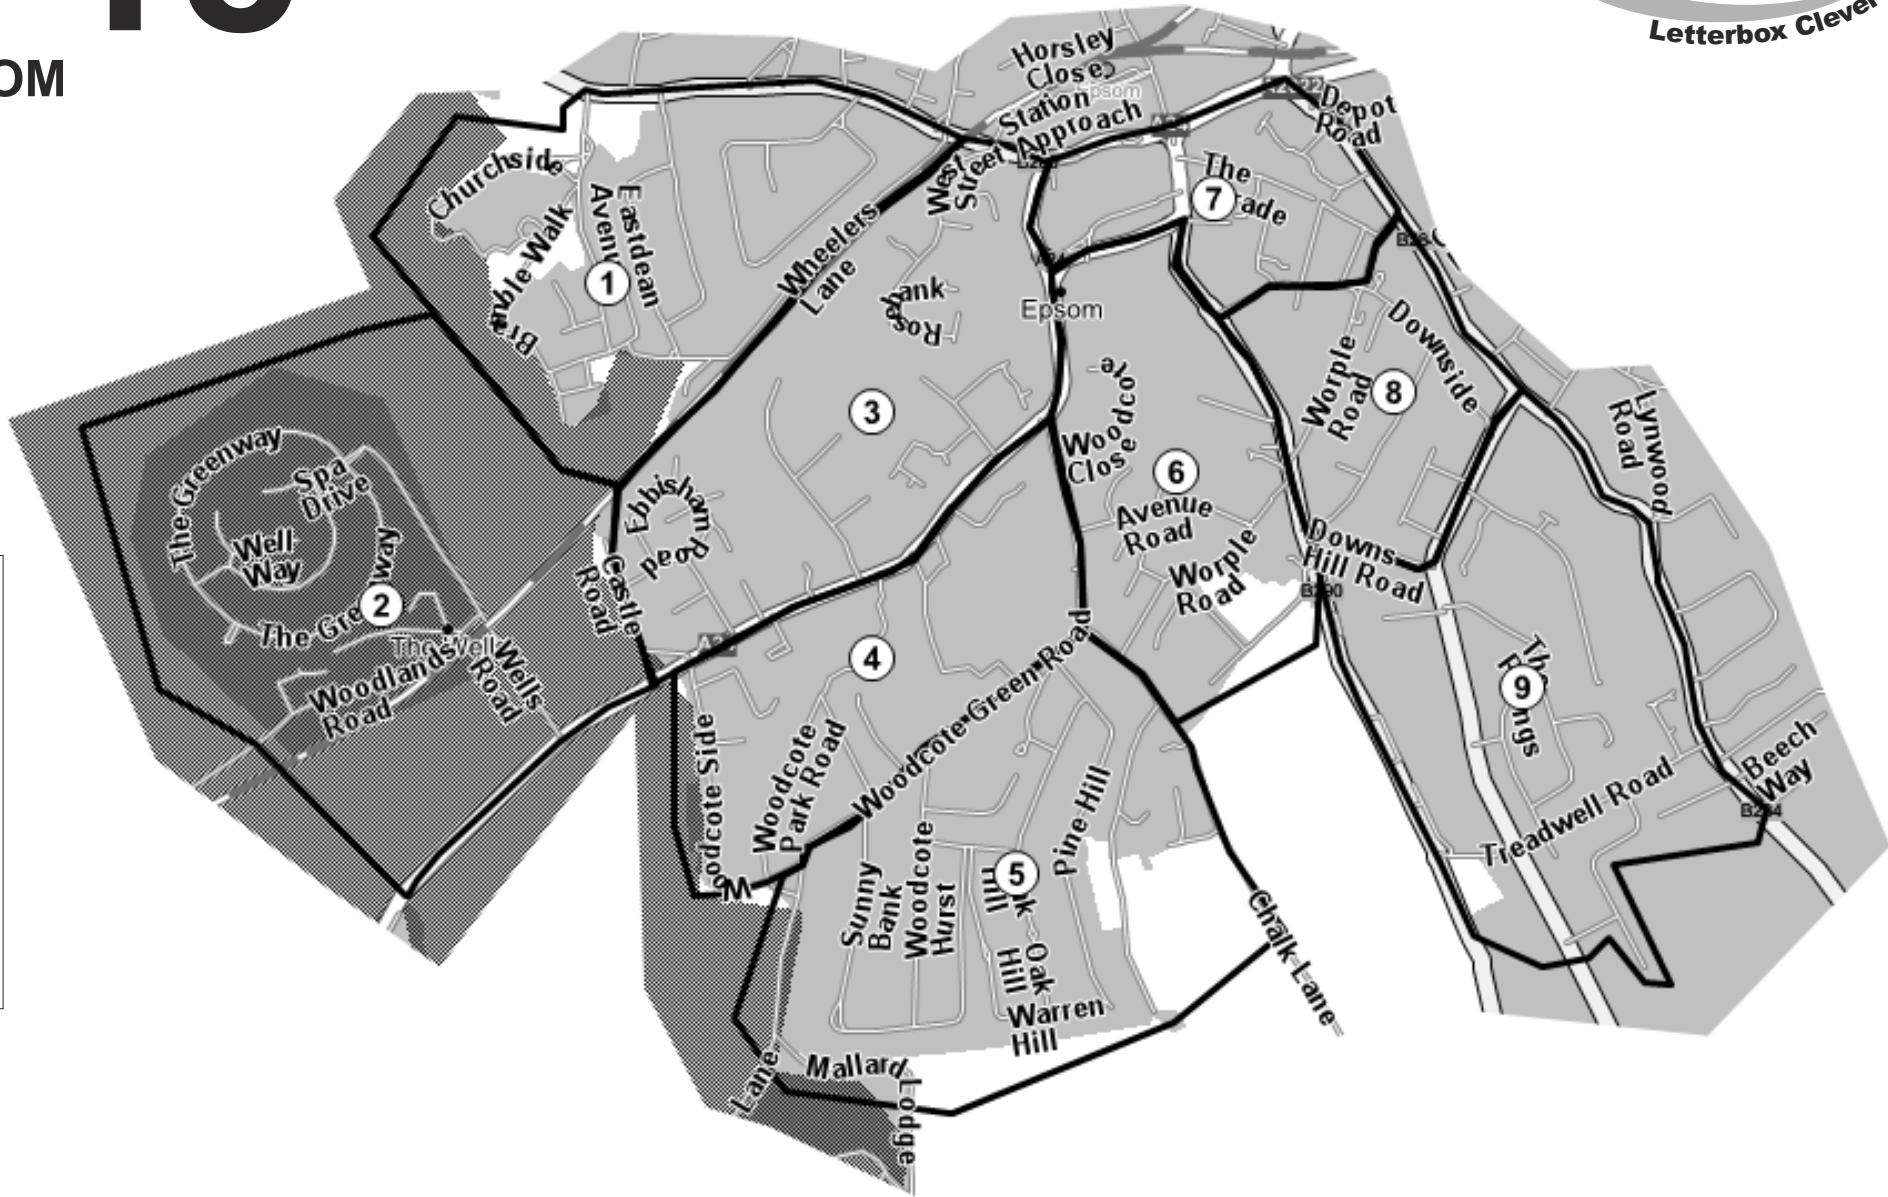

# KT18

Inc: EPSOM

Area	QTY
1	700
2	550
3	850
4	450
5	550
6	450
7	700
8	450
9	650
<b>Total</b>	<b>5350</b>

DOR-2-DOR™ DOR-DROPZ™ POST-PEOPLE™ are trademarks.  
 DOR-2-DOR™ is a franchise all offices are owned and operated independently under licence.