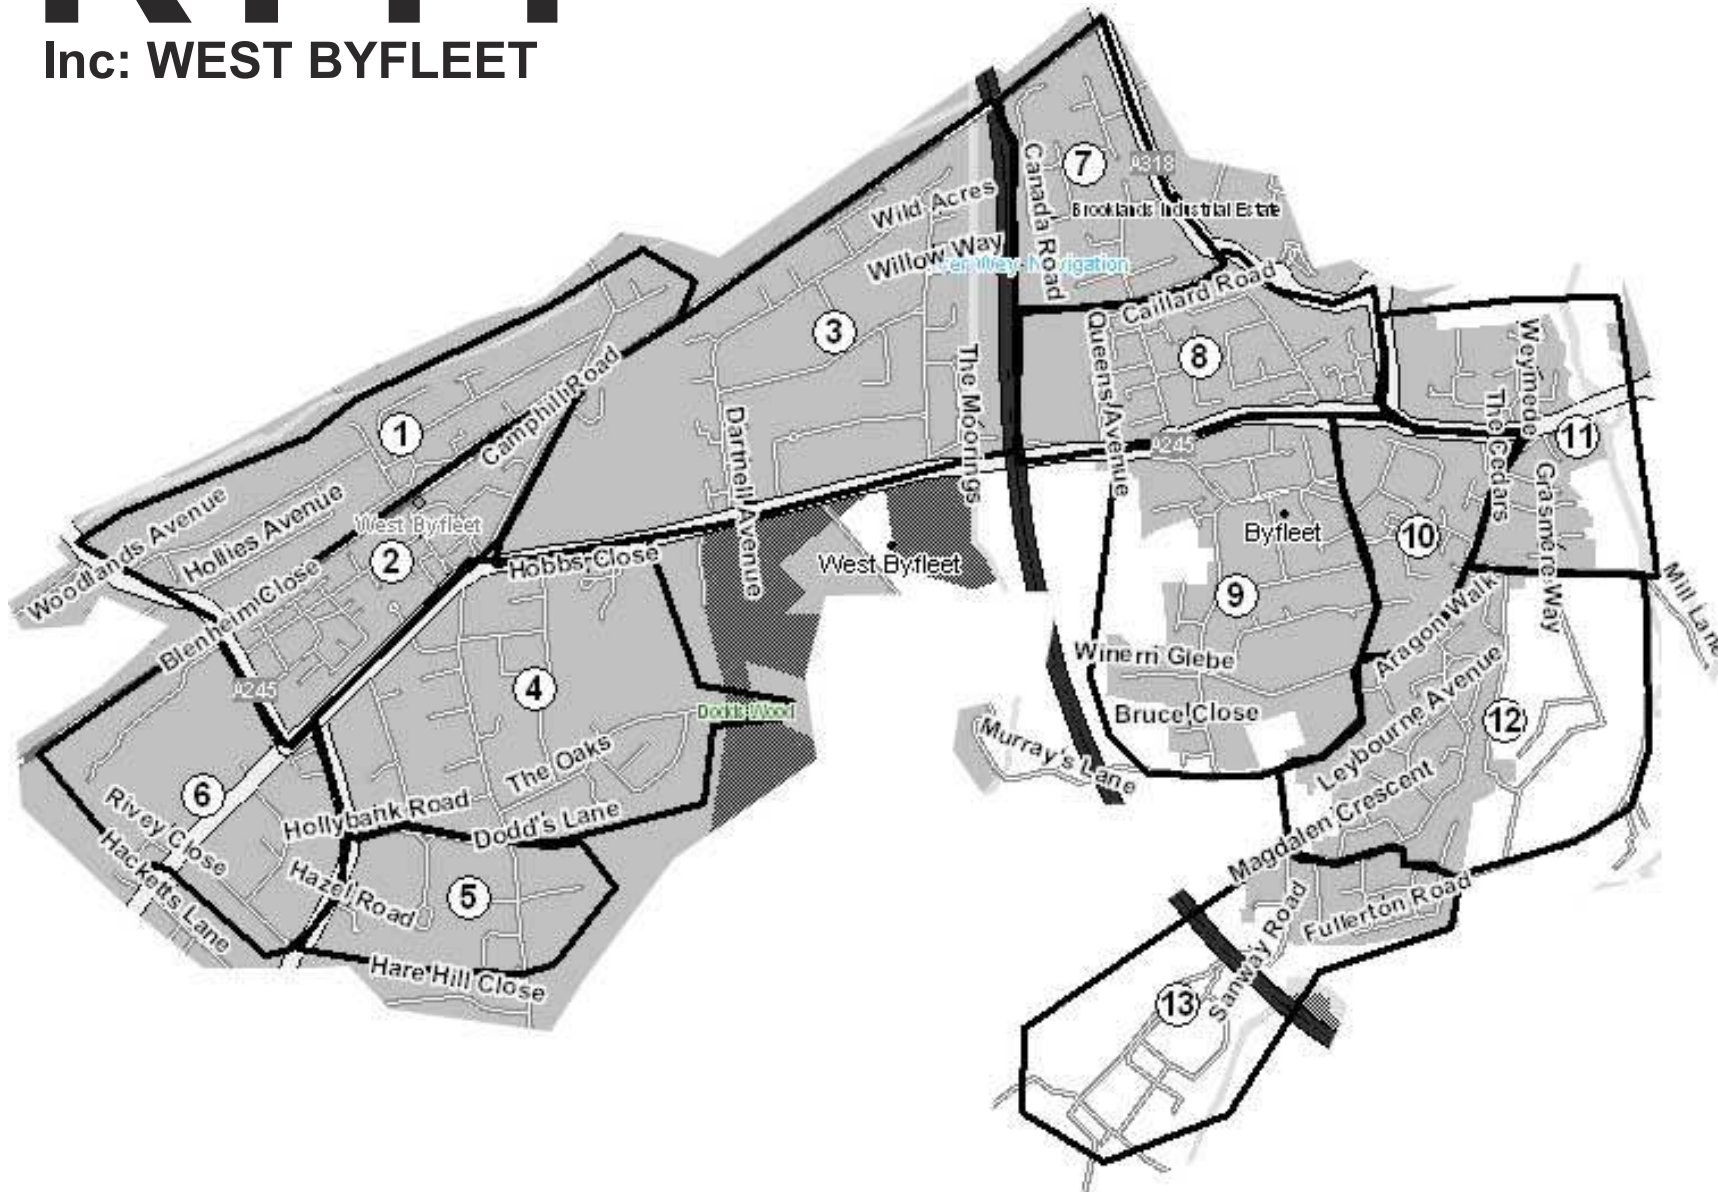

KT14

Inc: WEST BYFLEET

Area	QTY
1	700
2	700
3	500
4	500
5	100
6	200
7	300
8	600
9	950
10	400
11	400
12	600
13	300
Total	6,250

DOR-2-DOR™ DOR-DROPZ™ POST-PEOPLE™ are trademarks.
DOR-2-DOR™ is a franchise all offices are owned and operated independently under licence.