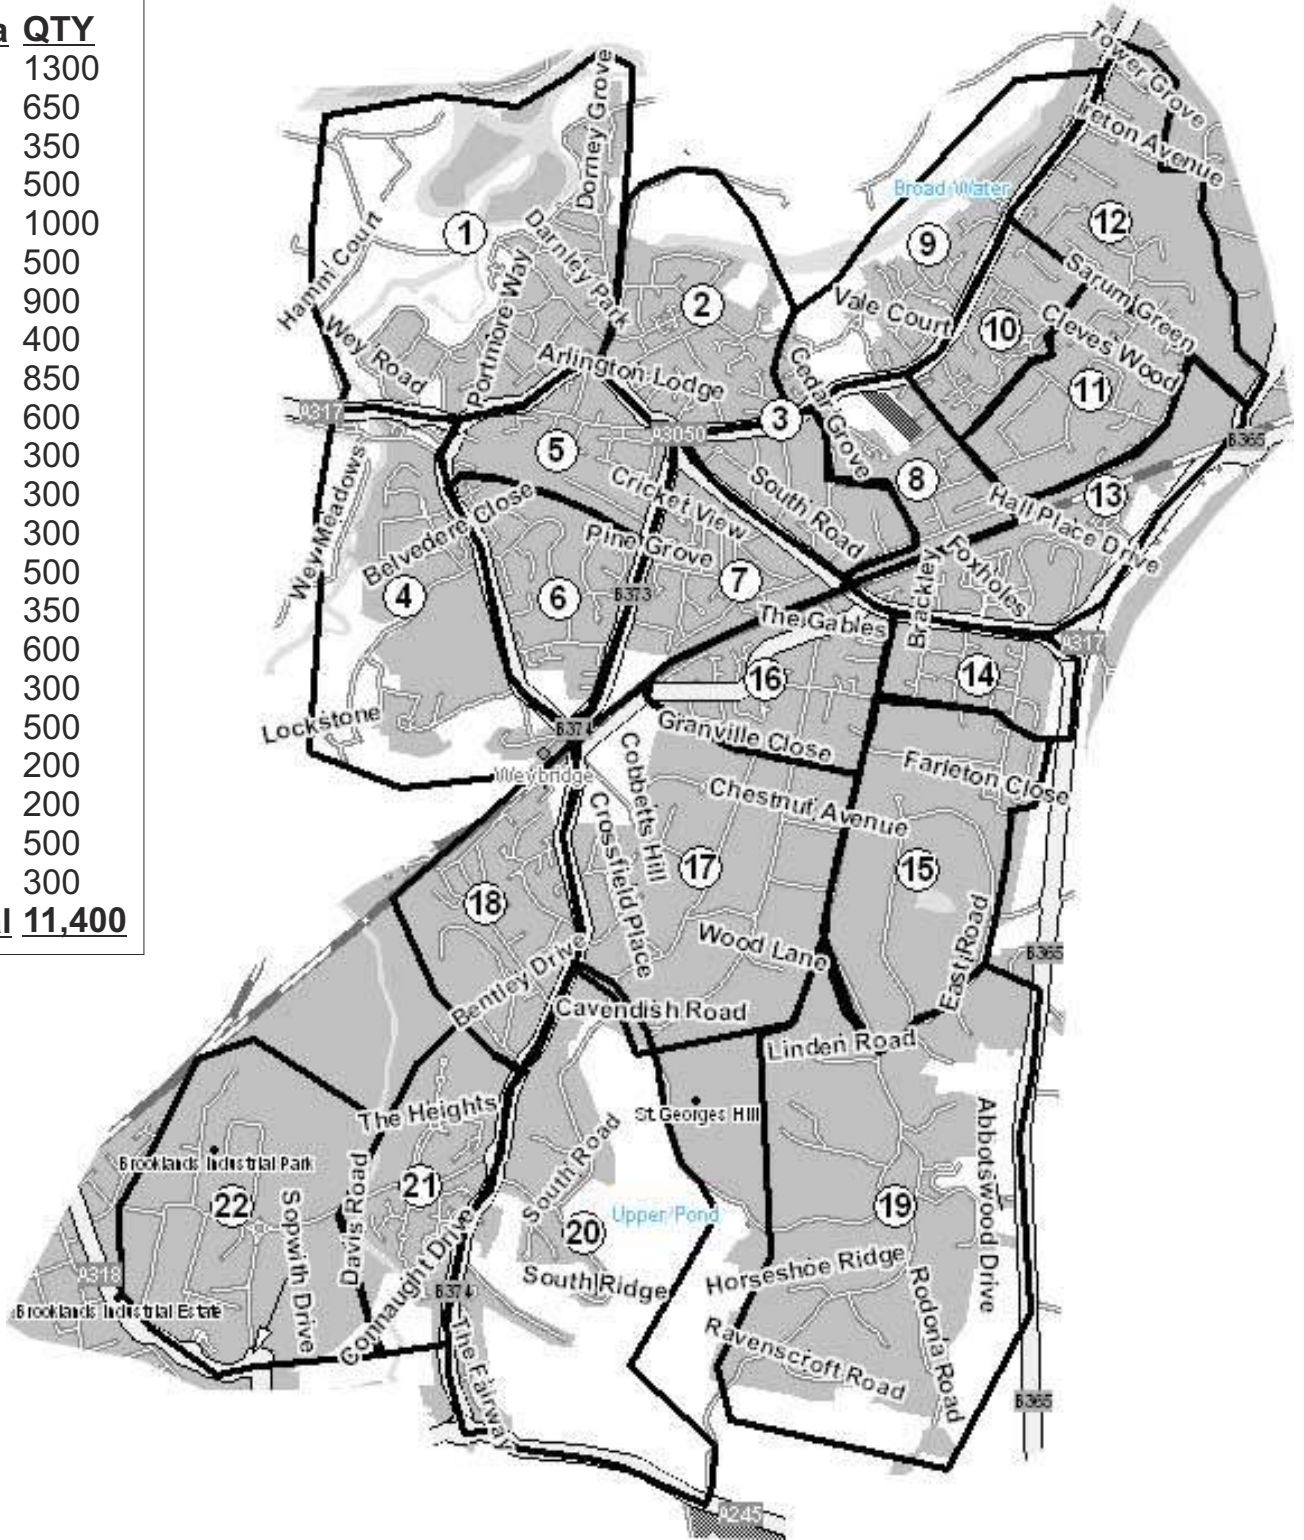

KT13

Inc: Weybridge

Area	QTY
1	1300
2	650
3	350
4	500
5	1000
6	500
7	900
8	400
9	850
10	600
11	300
12	300
13	300
14	500
15	350
16	600
17	300
18	500
19	200
20	200
21	500
22	300
Total	11,400

DOR-2-DOR™ DOR-DROPZ™ POST-PEOPLE™ are trademarks.
 DOR-2-DOR™ is a franchise all offices are owned and operated independently under licence.