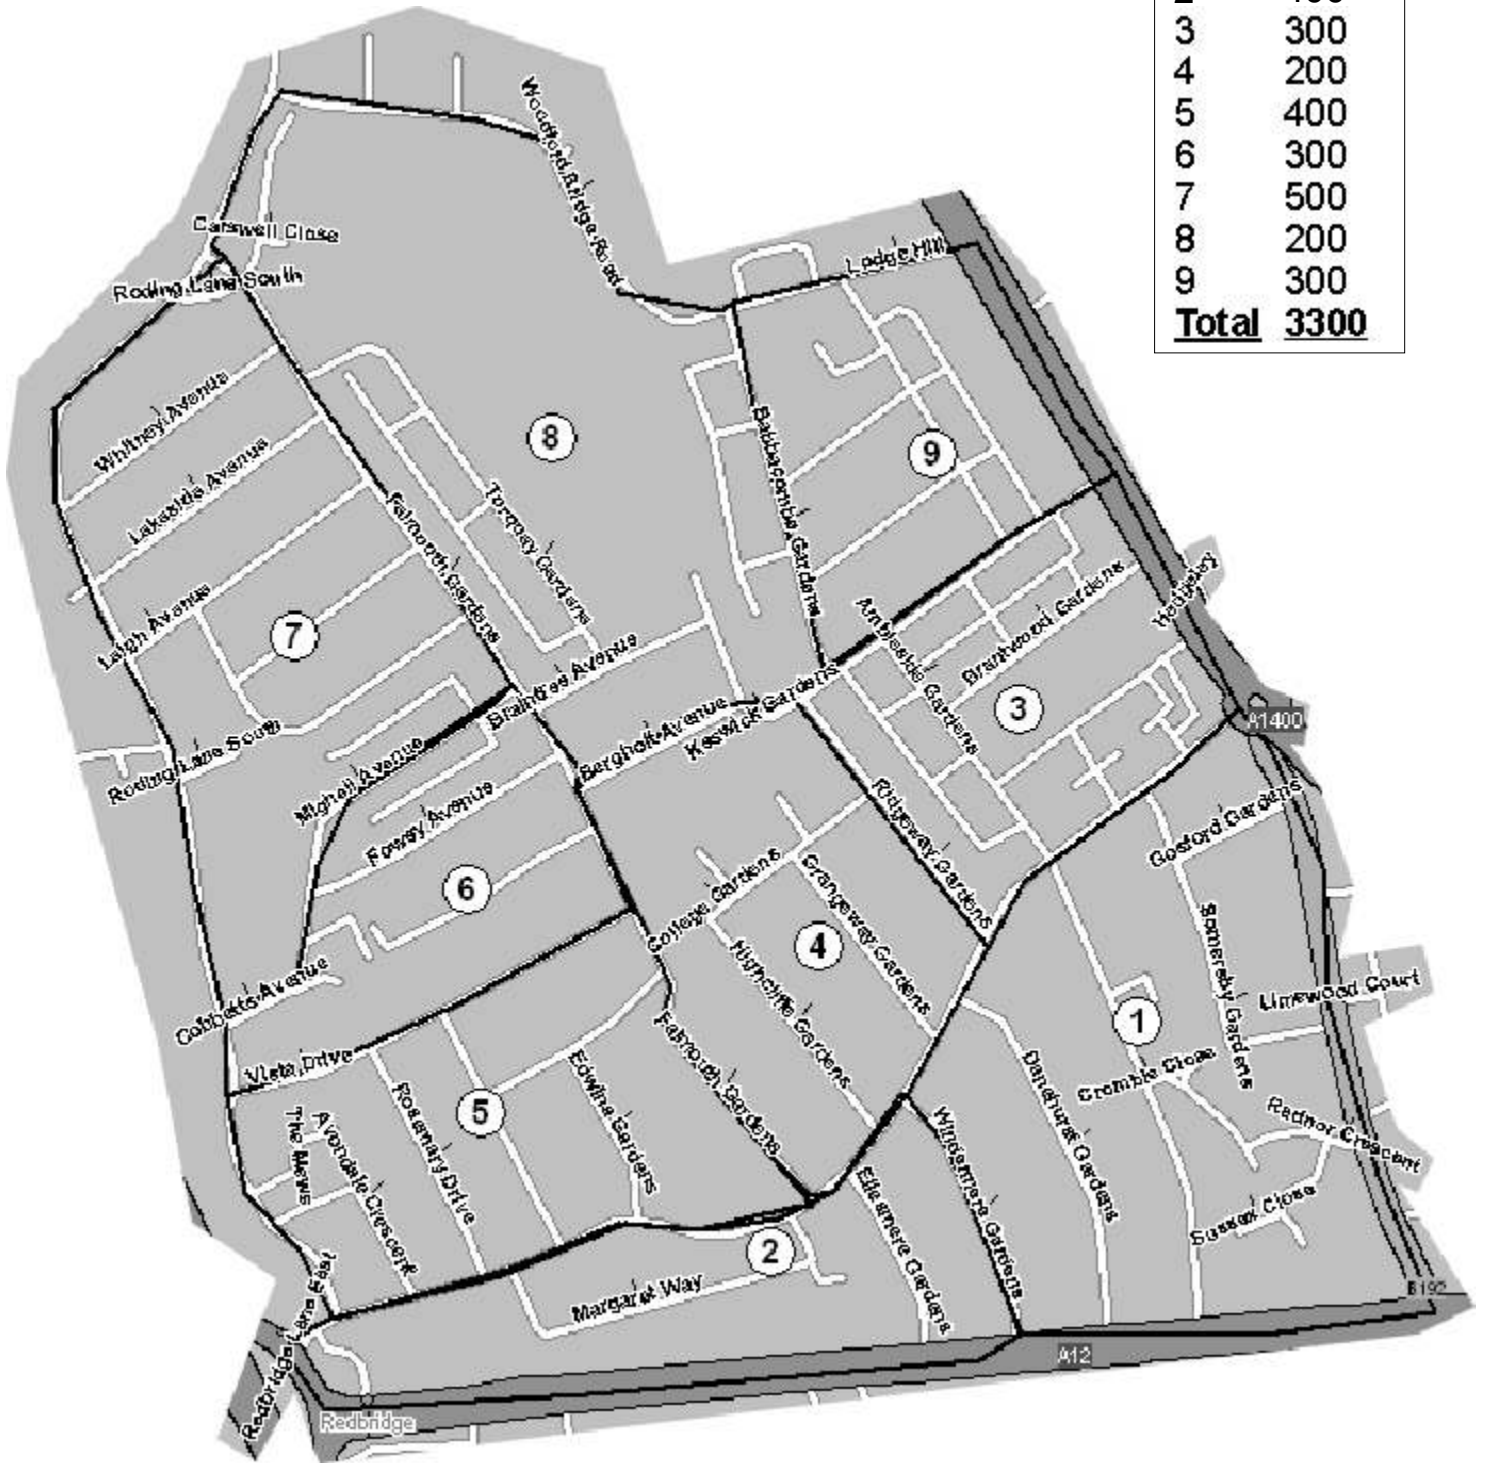

IG4

Inc: REDBRIDGE

Area	QTY
1	700
2	400
3	300
4	200
5	400
6	300
7	500
8	200
9	300
Total	3300

DOR-2-DOR™ DOR-DROPZ™ POST-PEOPLE™ are trademarks.
DOR-2-DOR™ is a franchise all offices are owned and operated independently under licence.