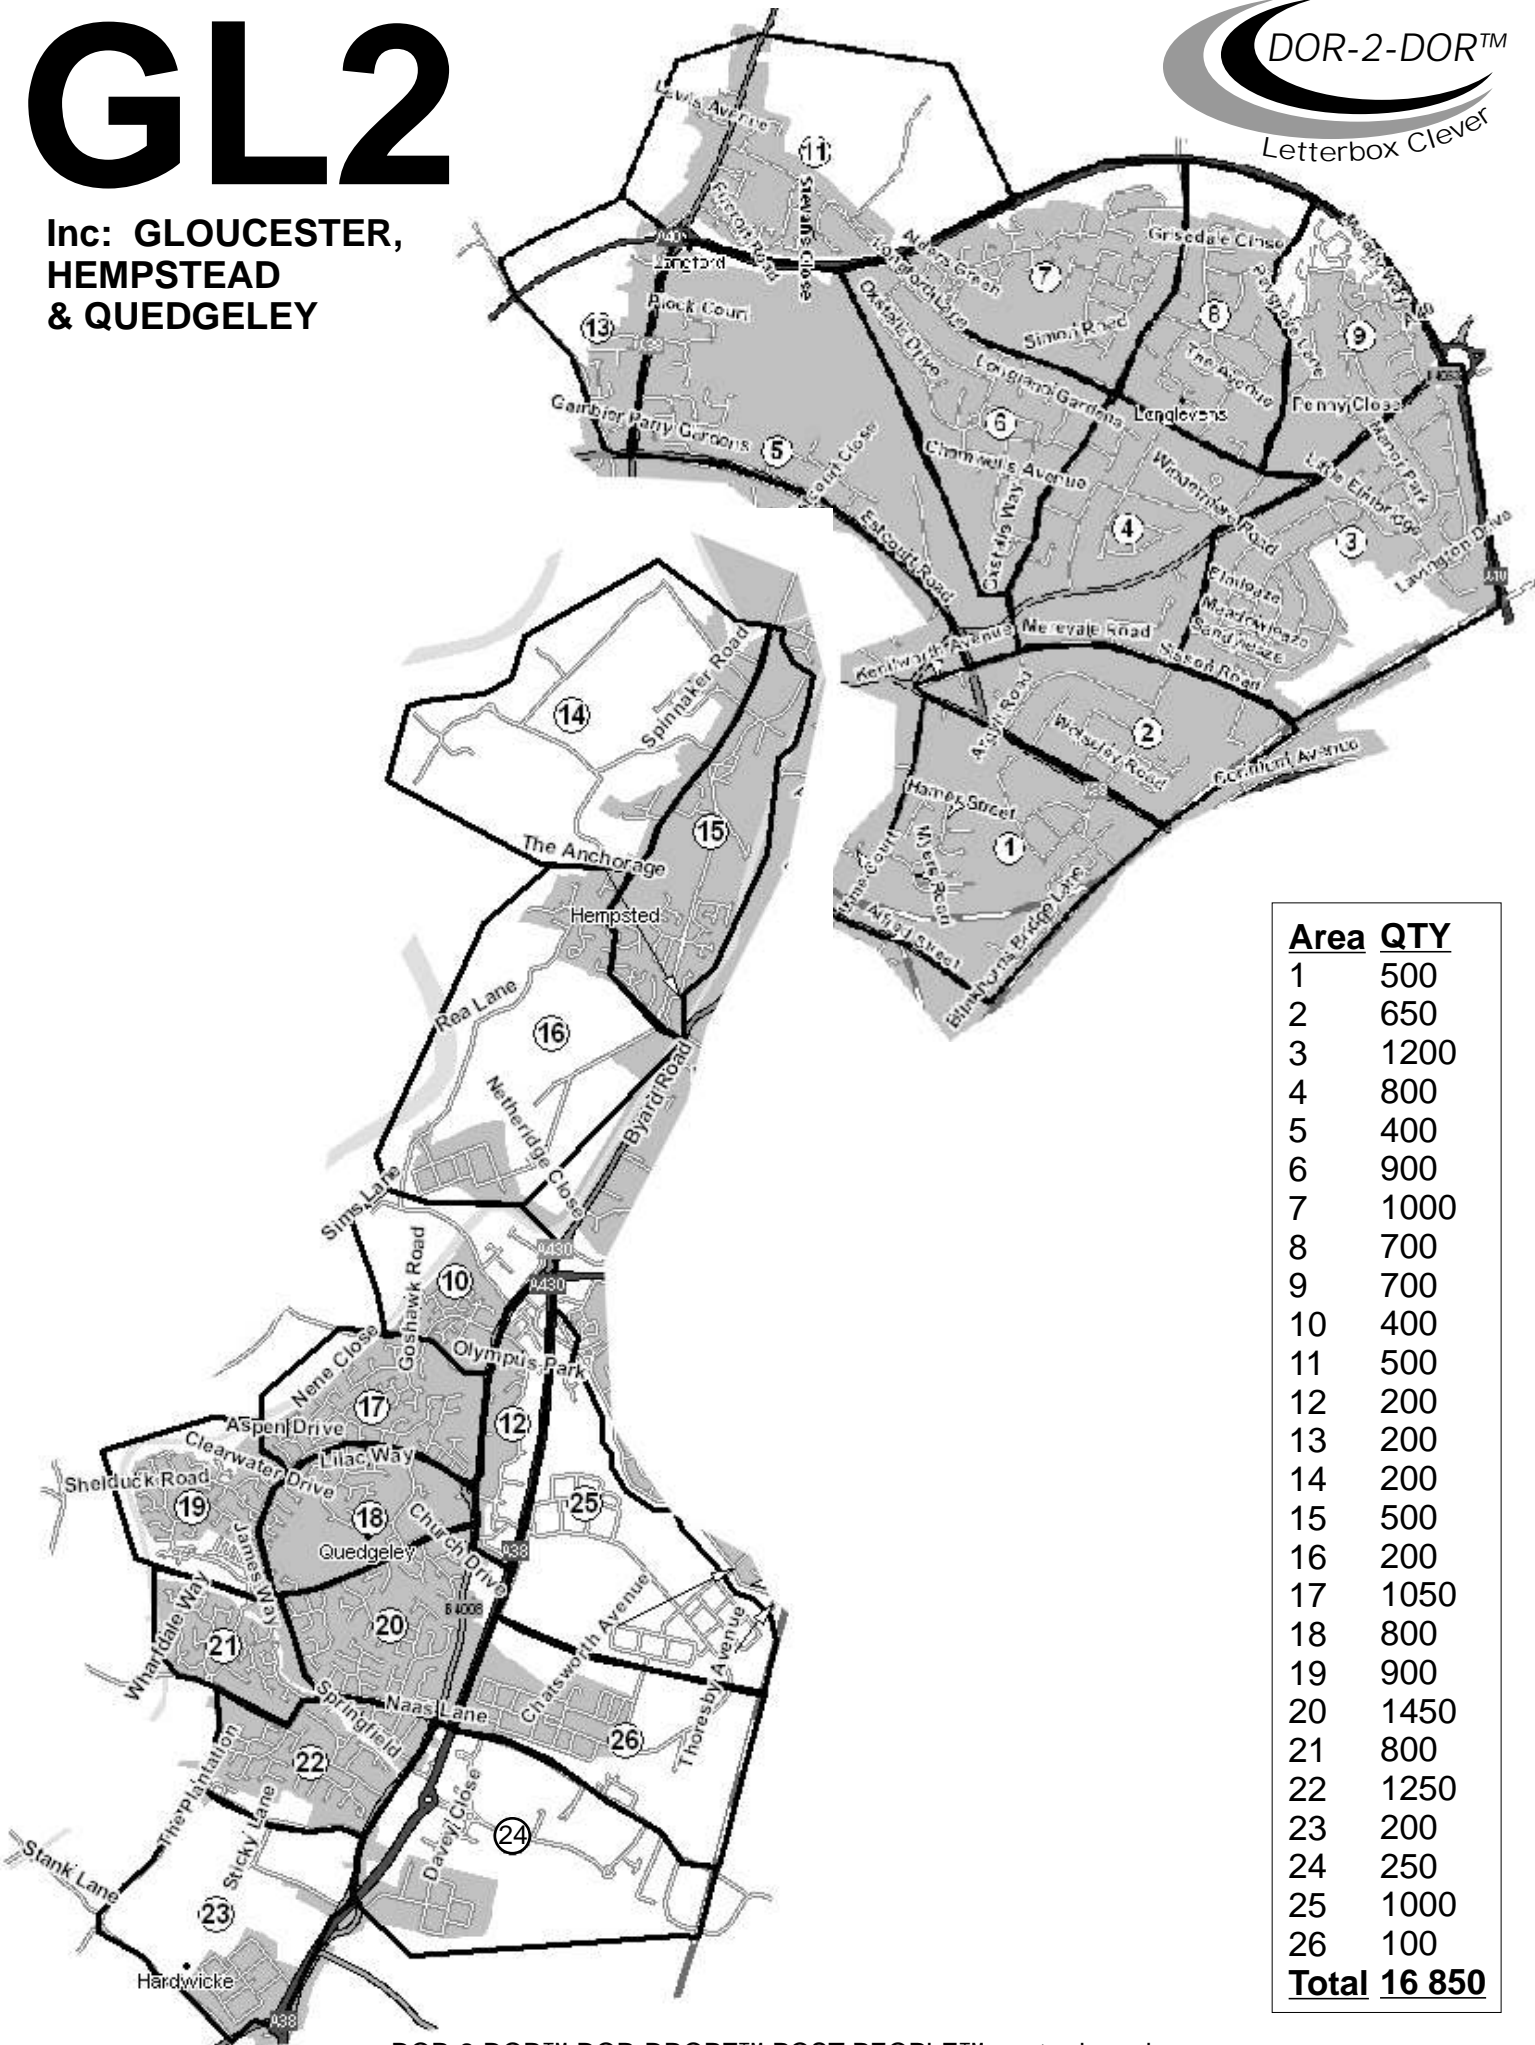

# GL2

Inc: GLOUCESTER,  
HEMPSTEAD  
& QUEDGELEY

**DOR-2-DOR™**  
Letterbox Clever

Area	QTY
1	500
2	650
3	1200
4	800
5	400
6	900
7	1000
8	700
9	700
10	400
11	500
12	200
13	200
14	200
15	500
16	200
17	1050
18	800
19	900
20	1450
21	800
22	1250
23	200
24	250
25	1000
26	100
<b>Total</b>	<b>16 850</b>

DOR-2-DOR™ DOR-DROPZ™ POST-PEOPLE™ are trademarks.  
DOR-2-DOR™ is a franchise all offices are owned and operated independently under licence.