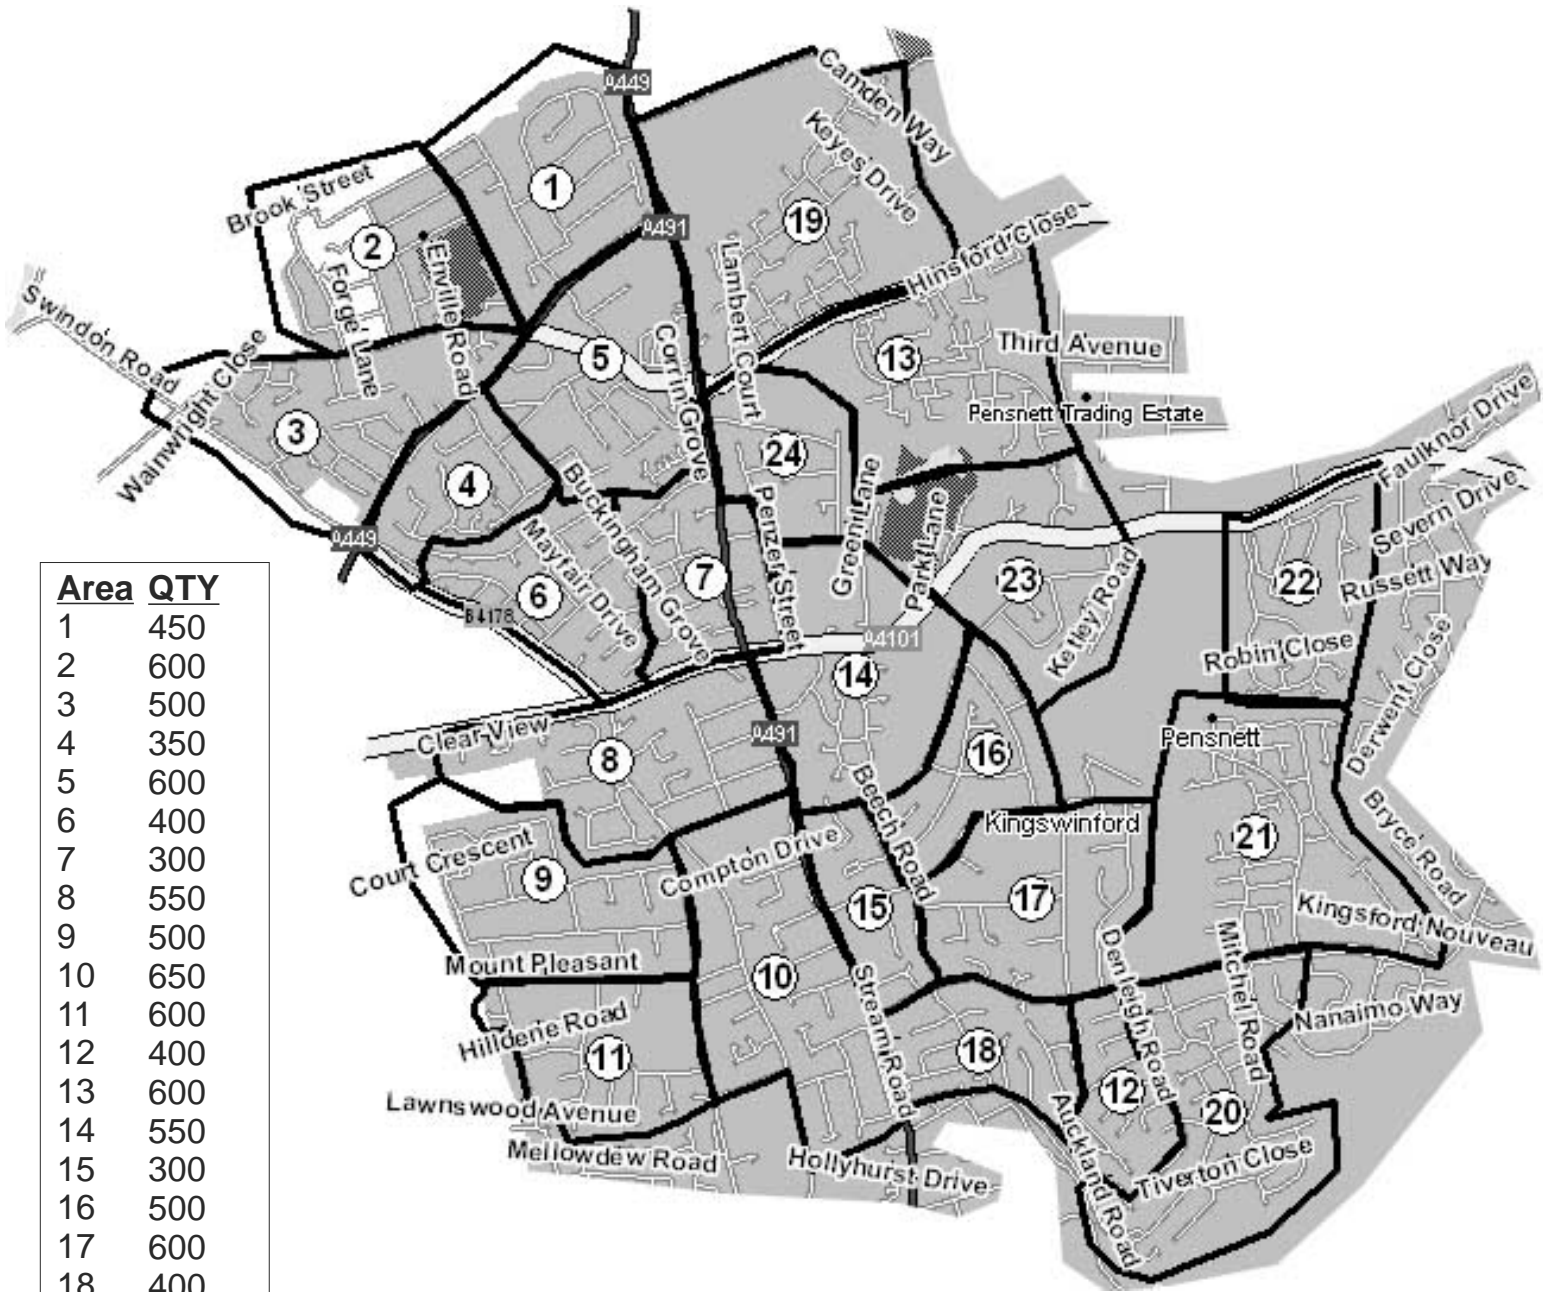

DY6

Inc: KINGSWINFORD & WALL HEATH

Area	QTY
1	450
2	600
3	500
4	350
5	600
6	400
7	300
8	550
9	500
10	650
11	600
12	400
13	600
14	550
15	300
16	500
17	600
18	400
19	750
20	800
21	700
22	300
23	500
24	300
Total	12,200

DOR-2-DOR™ DOR-DROPZ™ POST-PEOPLE™ are trademarks.
 DOR-2-DOR™ is a franchise all offices are owned and operated independently under licence.