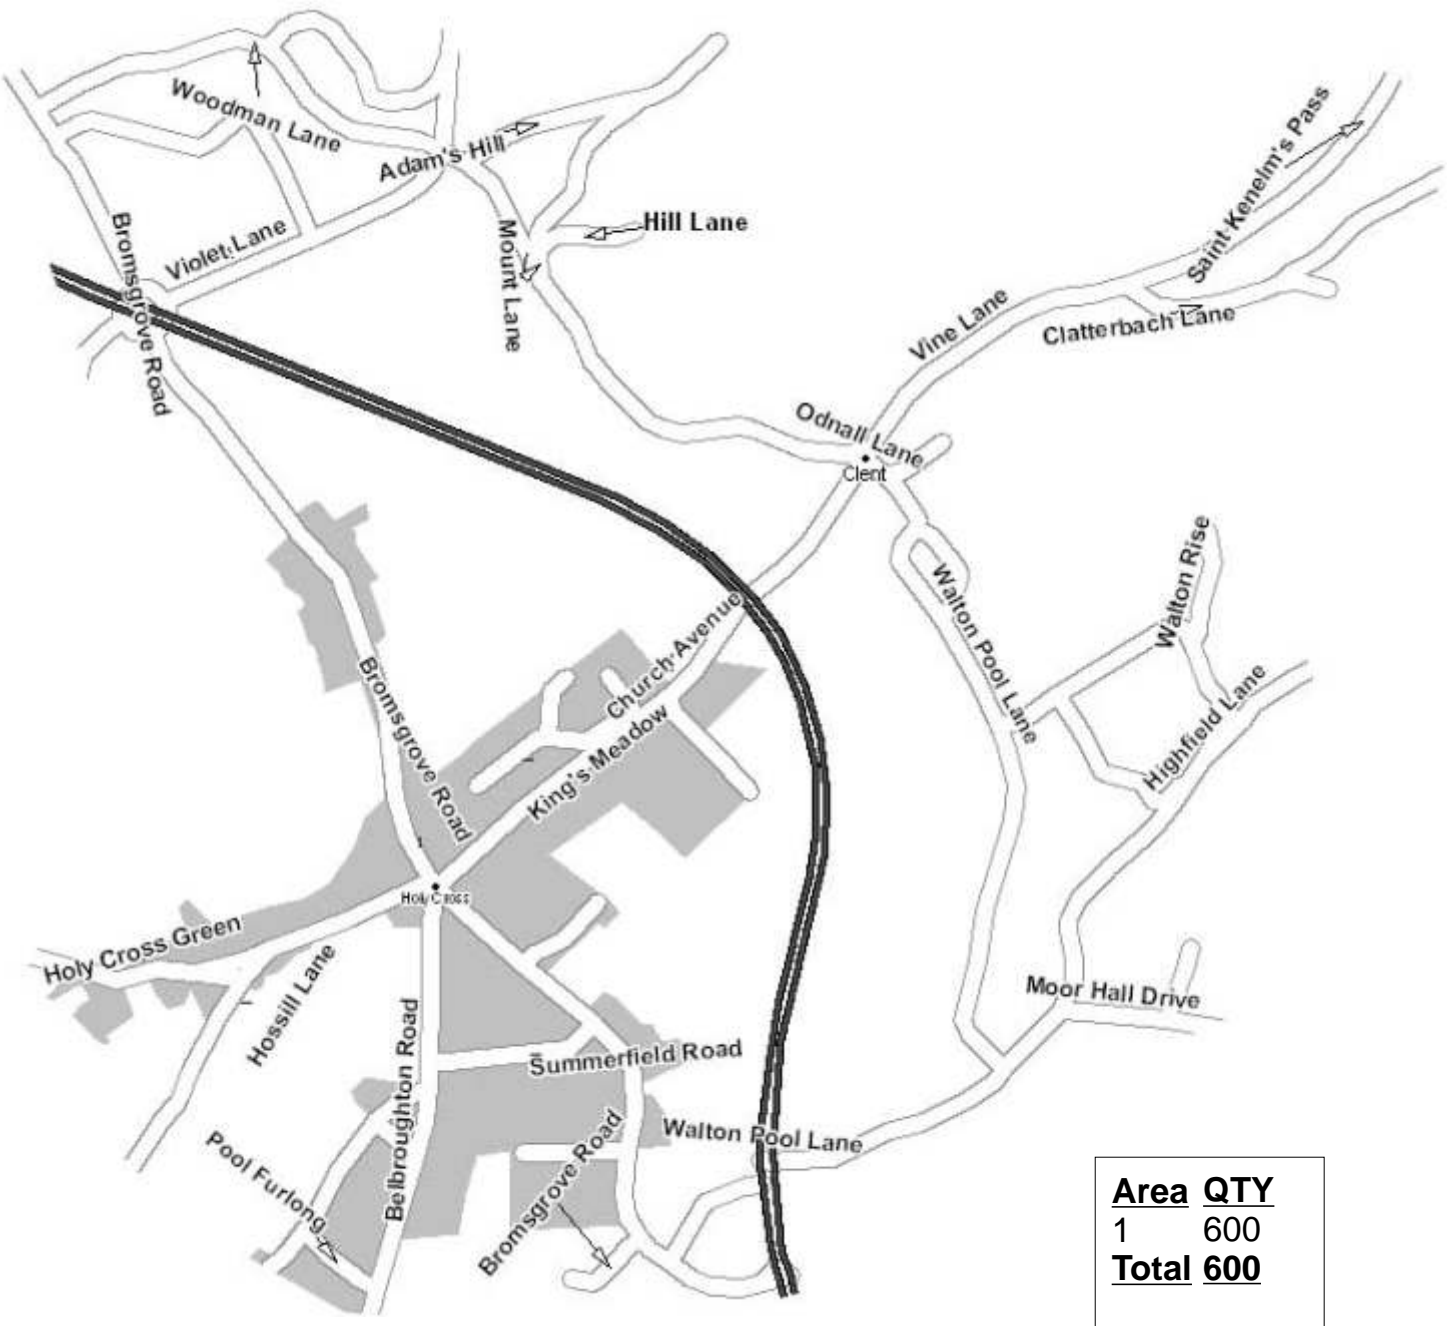

CLENT & HOLY CLEMENT

Area	QTY
1	600
Total	600

DOR-2-DOR™ DOR-DROPZ™ POST-PEOPLE™ are trademarks.
 DOR-2-DOR™ is a franchise all offices are owned and operated independently under licence.