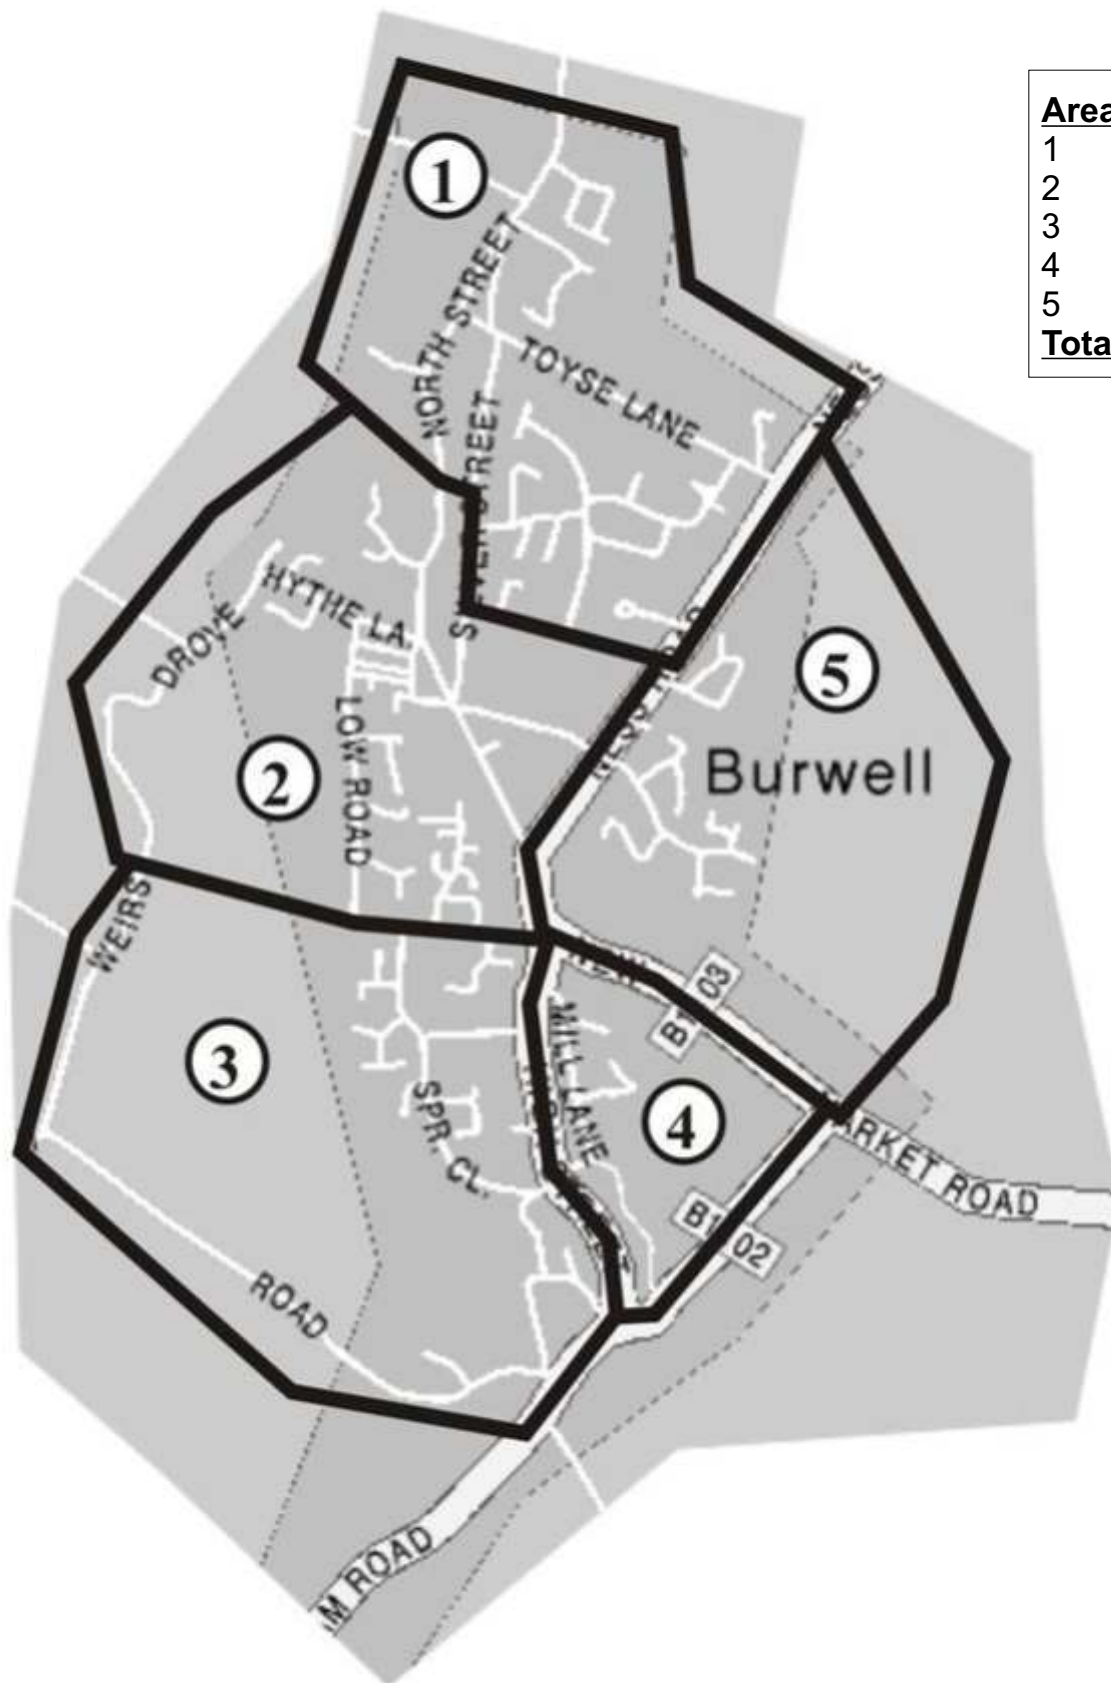

# BURWELL

Area	QTY
1	850
2	650
3	400
4	350
5	400
<b>Total</b>	<b>2,650</b>

DOR-2-DOR™ DOR-DROPZ™ POST-PEOPLE™ are trademarks.  
DOR-2-DOR™ is a franchise all offices are owned and operated independently under licence.