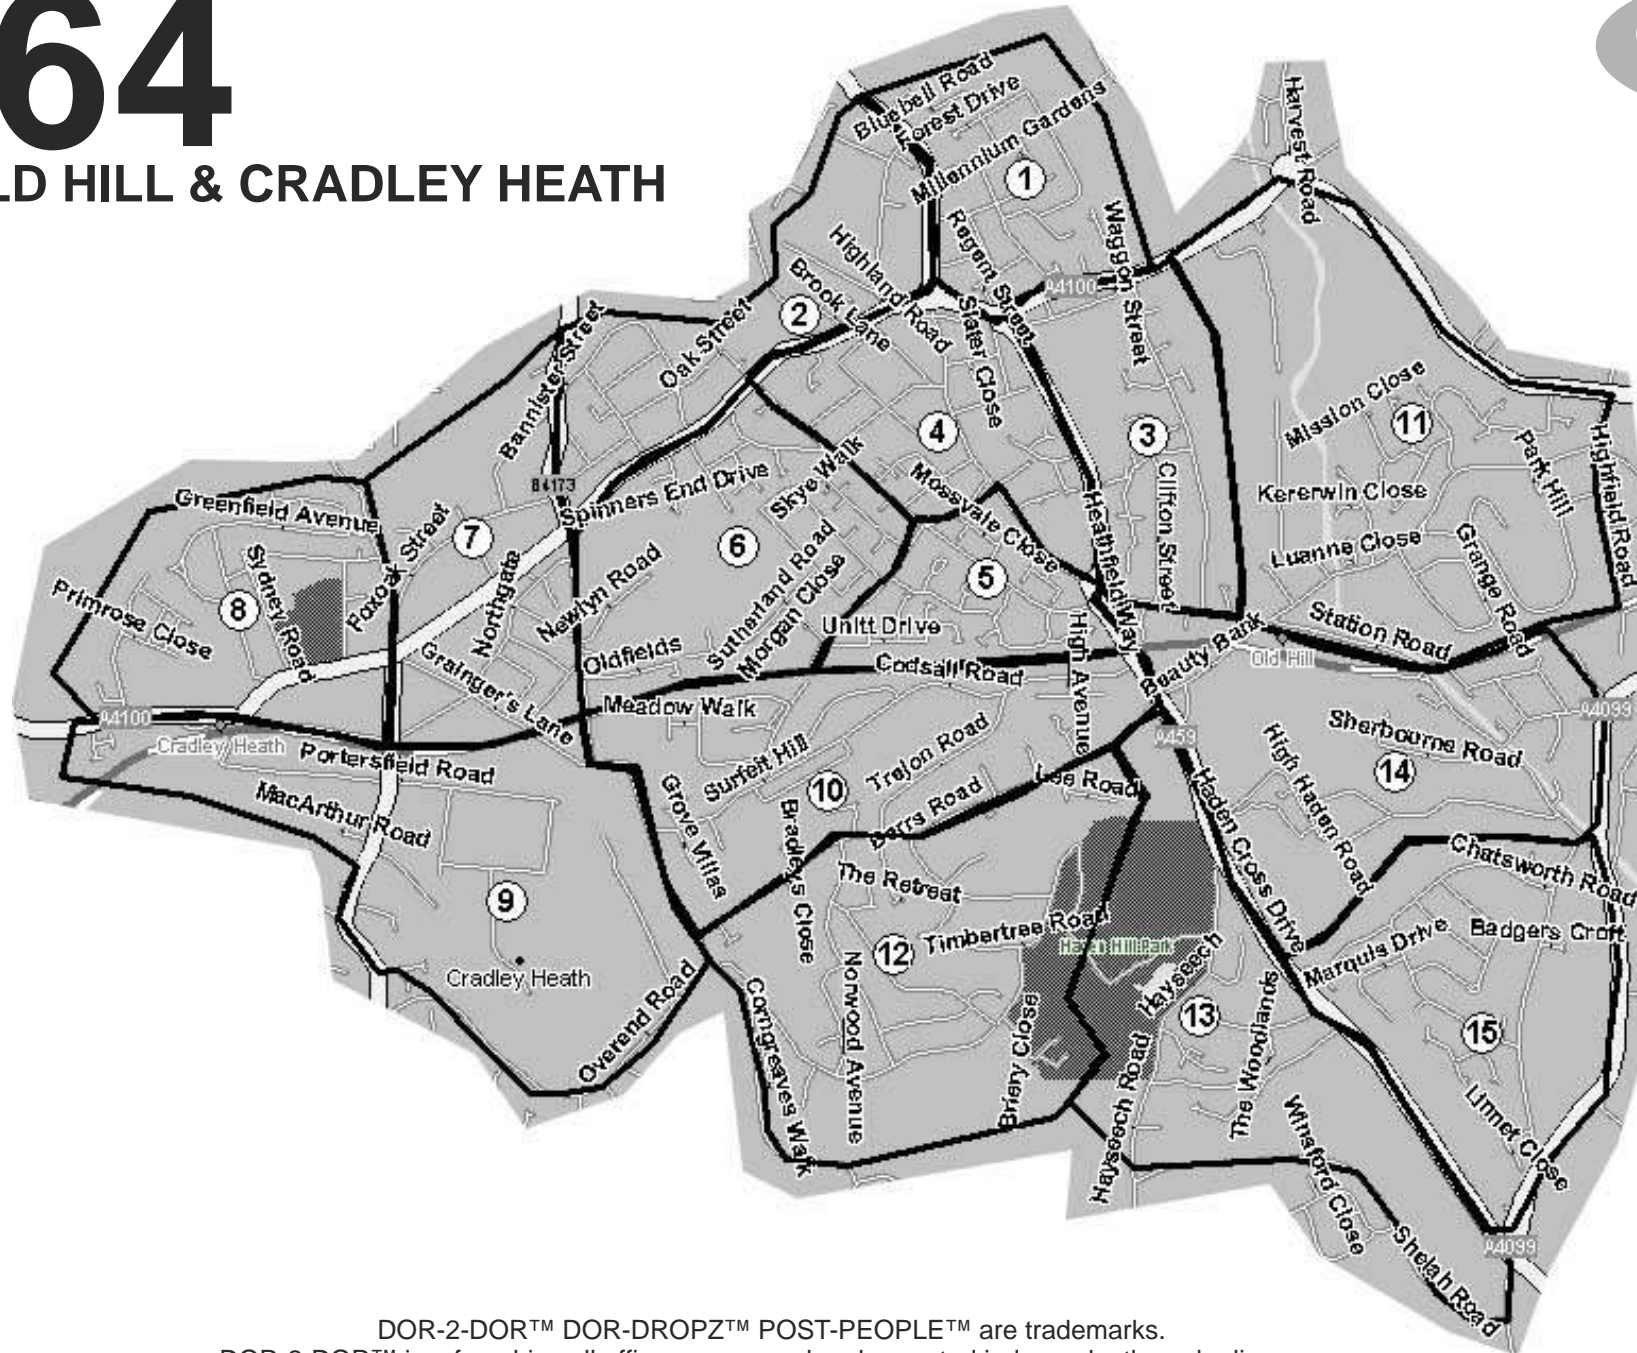

B64

Inc: OLD HILL & CRADLEY HEATH

Area	QTY
1	600
2	650
3	500
4	700
5	700
6	600
7	300
8	650
9	200
10	900
11	900
12	750
13	350
14	700
15	650
Total	9,150

DOR-2-DOR™ DOR-DROPZ™ POST-PEOPLE™ are trademarks.
 DOR-2-DOR™ is a franchise all offices are owned and operated independently under licence.