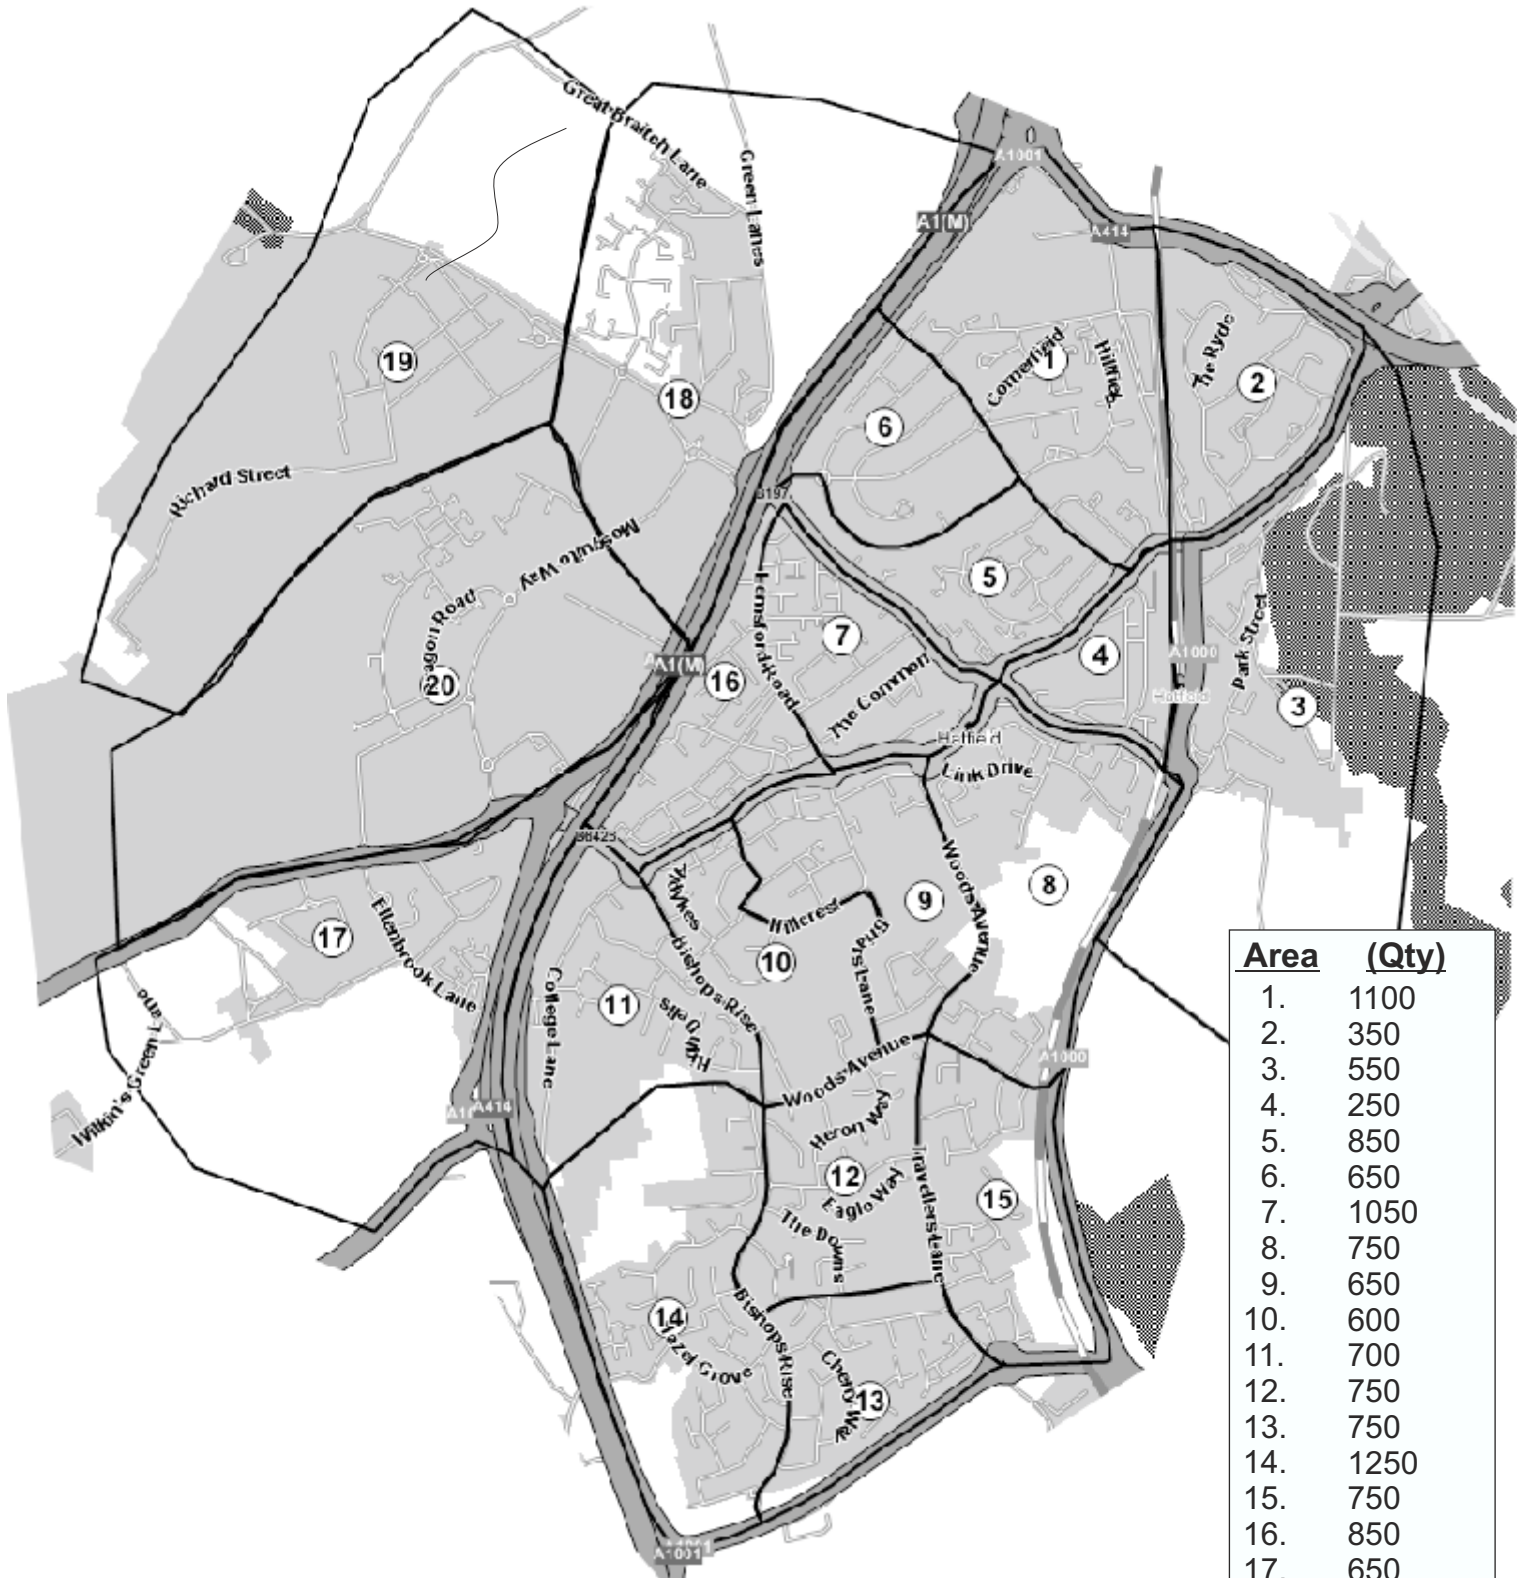

AL9-AL10

HATFIELD

Area	(Qty)
1.	1100
2.	350
3.	550
4.	250
5.	850
6.	650
7.	1050
8.	750
9.	650
10.	600
11.	700
12.	750
13.	750
14.	1250
15.	750
16.	850
17.	650
18.	1050
19.	Industrial
20.	1,700
Total	15,250

DOR-2-DOR™ DOR-DROPZ™ POST-PEOPLE™ are trademarks.
DOR-2-DOR™ is a franchise all offices are owned and operated independently under licence.